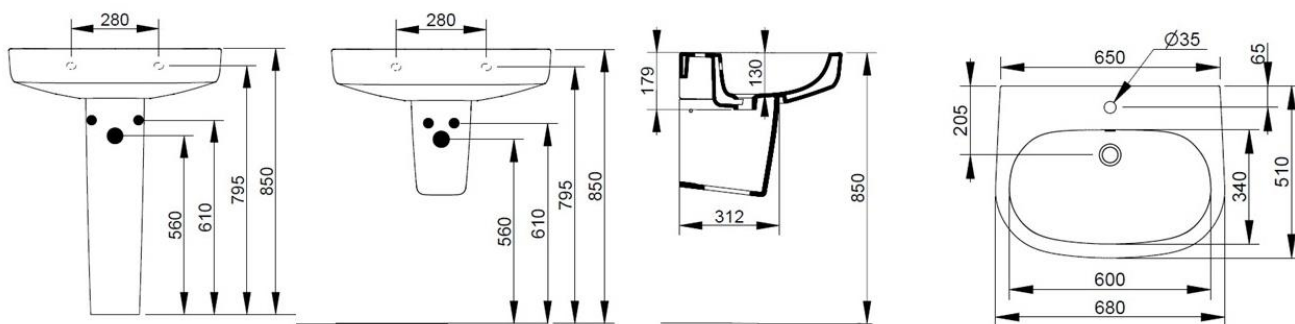

Cod. D461081

Matt Black

DOP-No 14688

Wall mounted basin with overflow and central taphole; for assembly with pedestal, semi-pedestal, or alone with syphon. To be installed with compatible fixings (not supplied) according to wall type.

Width mm)	680
Depth (mm)	510
Height mm)	160
Weight Kg)	22,00
Overflow hole	Si
Tap Holes	One-hole
Installation	wall mounted

available colours:

NOT PROVIDED FIXINGS / ACCESSORIES / SPARE PARTS

(* Mandatory)

D461581
Ceramic pedestal

D461881
Ceramic semi-pedestal
supplied with fixation set.

V303081
Design syphon for basin

V3030CR
Design syphon for basin

F303199 *
Fixation set for basin.

V3021CR
Push button pop-up waste,
with overflow, chrome
plated