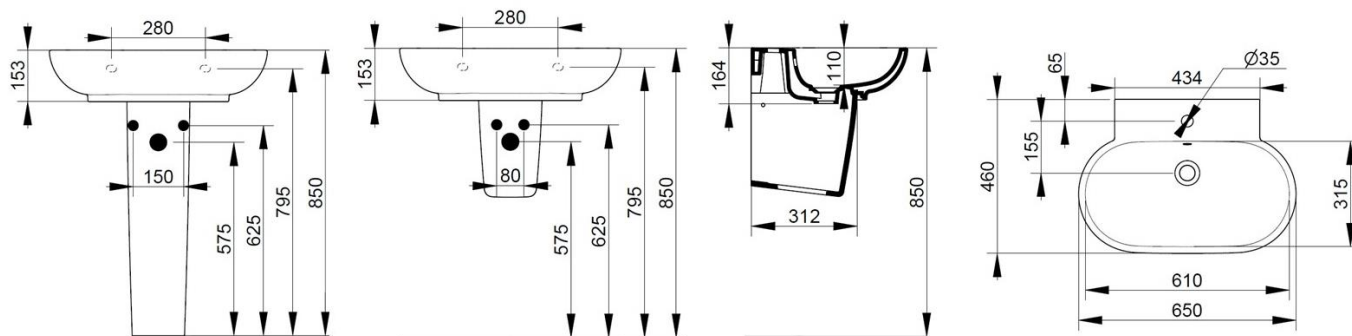

Cod. D461141

Matt White

DOP-No 14688

Wall mounted basin with overflow and central taphole; waste with ceramic cover; for assembly with pedestal, semi-pedestal, or alone with syphon. To be installed with compatible fixings (not supplied) according to wall type.

Width mm)	650
Depth (mm)	460
Height mm)	153
Weight Kg)	20,40
Overflow hole	Si
Tap Holes	One-hole
Installation	wall mounted

available colours:

PROVIDED FIXINGS / ACCESSORIES

V302541

Pop-up waste for basin with D75 ceramic cover.

V3030CR

Design syphon for basin

F303199 *

Fixation set for basin.

V302741

Rod control for pop-up
waste with D75 mm
ceramic cover