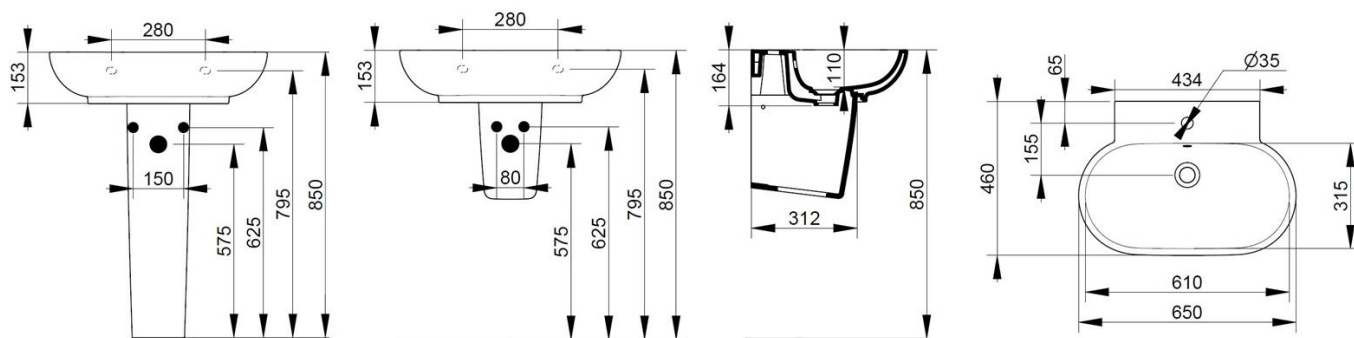

Cod. D461181

Matt Black

DOP-No 14688

Wall mounted basin with overflow and central taphole; waste with ceramic cover; for assembly with pedestal, semi-pedestal, or alone with syphon. To be installed with compatible fixings (not supplied) according to wall type.

Width mm)	650
Depth (mm)	460
Height mm)	153
Weight Kg)	20,40
Overflow hole	Si
Tap Holes	One-hole
Installation	wall mounted

available colours:

PROVIDED FIXINGS / ACCESSORIES

V302581

Pop-up waste for basin with D75 ceramic cover.

V3030CR

Design syphon for basin

F303199 *

Fixation set for basin.

V302781

Rod control for pop-up
waste with D75 mm
ceramic cover