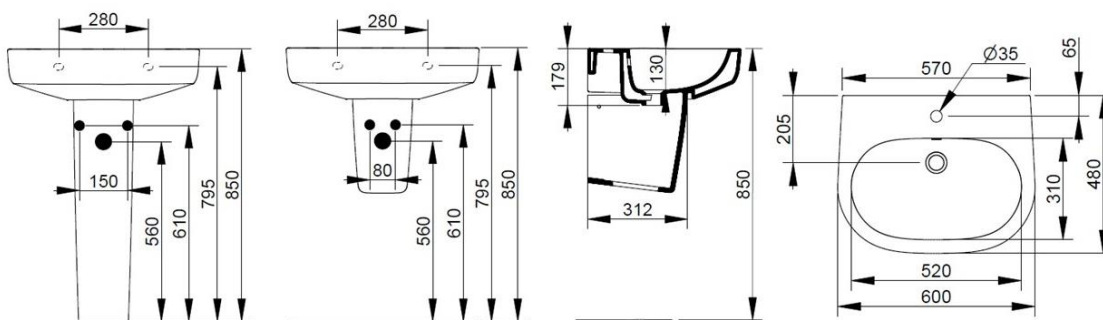

Cod. D461241

Matt White

DOP-No 14688

Wall mounted basin with overflow and central tap hole; for assembly with pedestal, semi-pedestal, or alone with syphon. To be installed with compatible fixings (not supplied) according to wall type.

Width mm)	600
Depth (mm)	480
Height mm)	160
Weight Kg)	19,30
Overflow hole	Si
Tap Holes	One-hole
Installation	wall mounted

available colours: