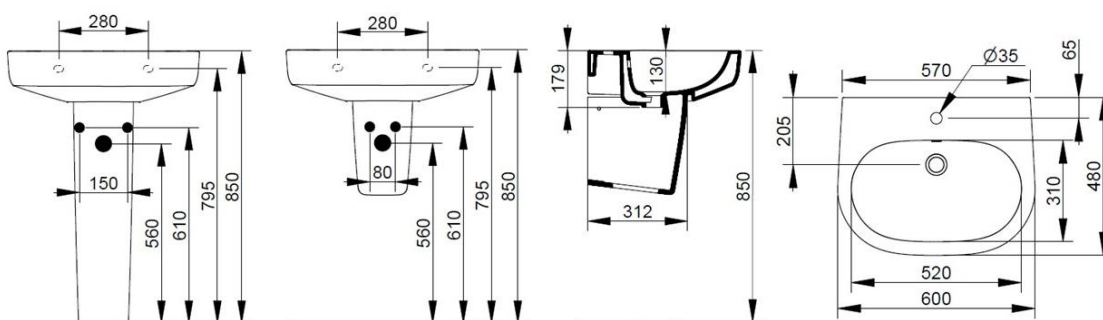

Cod. D461281

Matt Black

DOP-No 14688

Wall mounted basin with overflow and central taphole; for assembly with pedestal, semi-pedestal, or alone with syphon. To be installed with compatible fixings (not supplied) according to wall type.

Width mm)	600
Depth (mm)	480
Height mm)	160
Weight Kg)	19,30
Overflow hole	Si
Tap Holes	One-hole
Installation	wall mounted

available colours:

NOT PROVIDED FIXINGS / ACCESSORIES / SPARE PARTS

(* Mandatory)

D461581
Ceramic pedestal

D461881
Ceramic semi-pedestal
supplied with fixation set.

V3021CR
Push button pop-up waste,
with overflow, chrome
plated

V303081
Design syphon for basin

V3030CR
Design syphon for basin