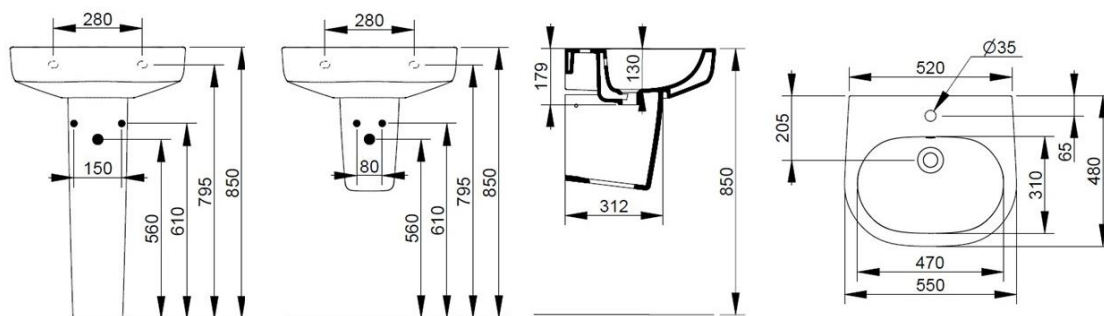

Cod. D461341

Matt White

DOP-No 14688

Wall mounted basin with overflow and central taphole; for assembly with pedestal, semi-pedestal, or alone with syphon. To be installed with compatible fixings (not supplied) according to wall type.

Width mm)	550
Depth (mm)	480
Height mm)	160
Weight Kg)	16,30
Overflow hole	Si
Tap Holes	One-hole
Installation	wall mounted

available colours:

### NOT PROVIDED FIXINGS / ACCESSORIES / SPARE PARTS

(\* Mandatory)

**D461541**  
Ceramic pedestal

**D461841**  
Ceramic semi-pedestal  
supplied with fixation set.

**V3021CR**  
Push button pop-up waste,  
with overflow, chrome  
plated