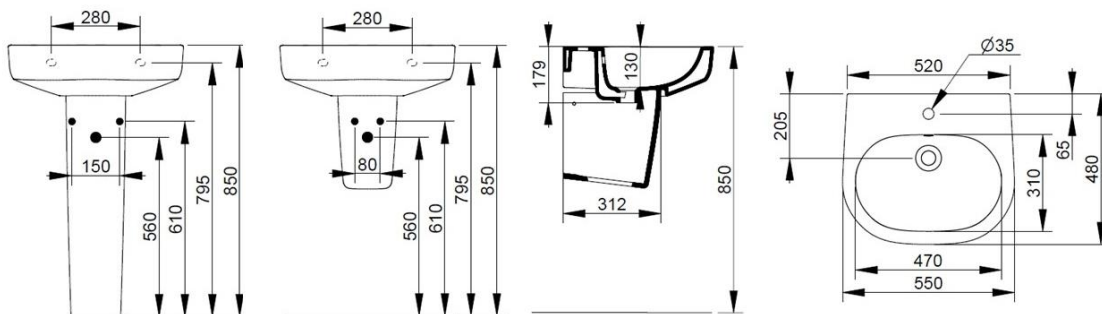

Cod. D461381

Matt Black

DOP-No 14688

Wall mounted basin with overflow and central tap hole; for assembly with pedestal, semi-pedestal, or alone with syphon. To be installed with compatible fixings (not supplied) according to wall type.

Width mm)	550
Depth (mm)	480
Height mm)	160
Weight Kg)	16,30
Overflow hole	Si
Tap Holes	One-hole
Installation	wall mounted

available colours:

NOT PROVIDED FIXINGS / ACCESSORIES / SPARE PARTS

(* Mandatory)

D461581
Ceramic pedestal

D461881
Ceramic semi-pedestal
supplied with fixation set.

V3021CR
Push button pop-up waste,
with overflow, chrome
plated

V303081
Design syphon for basin

V3030CR
Design syphon for basin