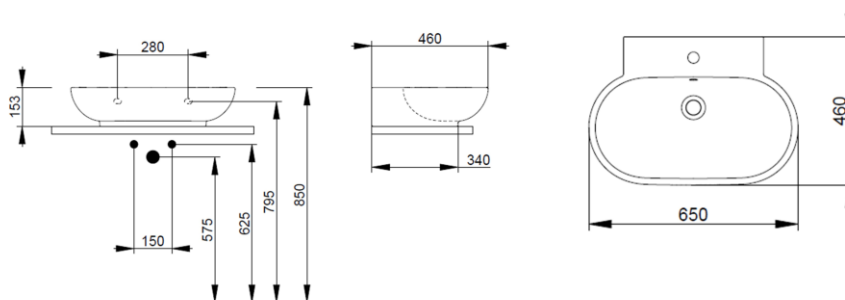

Cod. D461441

Matt White

DOP-No 997

Vessel basin with overflow and central taphole; waste with ceramic cover; grinded at the bottom for assembly on furniture. To be installed with compatible fixings according to wall type, not supplied.

Width mm)	650
Depth (mm)	460
Height mm)	153
Weight Kg)	20,40
Overflow hole	Si
Tap Holes	One-hole
Installation	wall mounted

available colours:

White

Matt White

Matt Black

### PROVIDED FIXINGS / ACCESSORIES

**V302541**

Pop-up waste for basin with D75 ceramic cover.

**F303199** \*

Fixation set for basin.

**V302741**

Rod control for pop-up waste with D75 mm ceramic cover