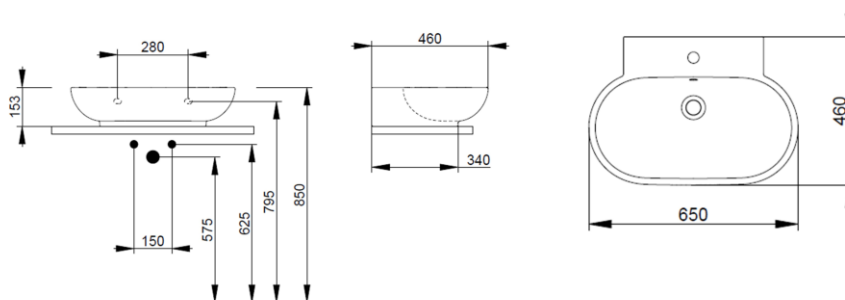

Width mm)	650
Depth (mm)	460
Height mm)	153
Weight Kg)	20,40
Overflow hole	Si
Tap Holes	One-hole
Installation	wall mounted

available colours:

White

Matt White

Matt Black

PROVIDED FIXINGS / ACCESSORIES

V302581

V3030CR

Design syphon for basin

F303199 *

Fixation set for basin.

V302781

Rod control for pop-up waste with D75 mm ceramic cover