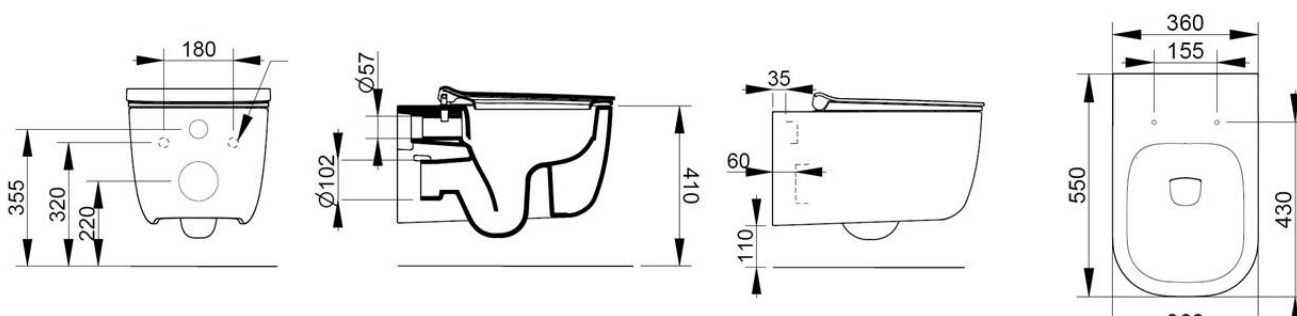

Cod. D462541

Matt White

DOP-No 997

Wall hung bowl 4,5 L flush, due to rimless system and interior surface design. For assembly with suitable wall mounted chair brackets. Including fixation kit for hidden attachment. To be completed with seat and cover.

Width (mm)	360
Depth (mm)	550
Height (mm)	300
Weight (Kg)	25,00
Flush Volume (l)	4,5
Installation	wall hung
Outlet	horizontal outlet

available colours:

SEAT and COVER (NOT INCLUDE)

S463341

Soft closing seat and cover with metal hinges and quick take-off