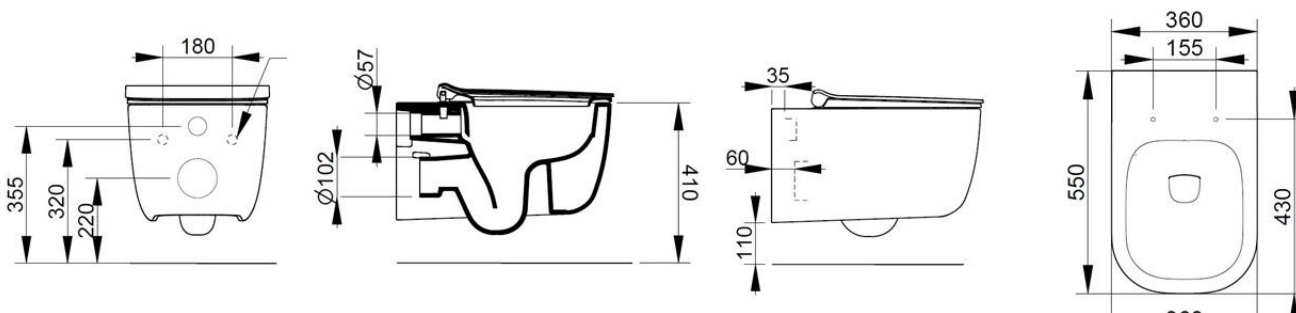

Cod. D462581

Matt Black

DOP-No 997

Wall hung bowl 4,5 L flush, due to rimless system and interior surface design. For assembly with suitable wall mounted chair brackets. Including fixation kit for hidden attachment. To be completed with seat and cover.

Width (mm)	360
Depth (mm)	550
Height (mm)	300
Weight (Kg)	25,00
Flush Volume (l)	4,5
Installation	wall hung
Outlet	horizontal outlet

available colours:

SEAT and COVER (NOT INCLUDE)

S463381

Soft closing seat and cover with metal hinges and quick take-off