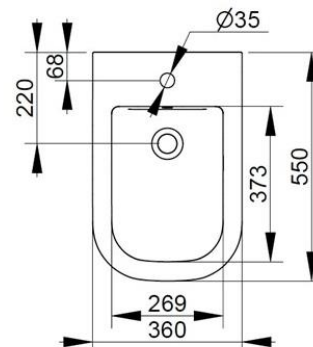

Cod. D462641

Matt White

DOP-No 14528

Wall hung bidet with central taphole. For assembly with suitable wall mounted chair brackets. Including fixation kit for hidden attachment.

Width mm)	360
Depth (mm)	550
Height mm)	300
Weight Kg)	19,60
Overflow hole	Si
Tap Holes	One-hole
Installation	wall hung

available colours:

White

Matt White

Matt Black

PROVIDED FIXINGS / ACCESSORIES

F953199

Fixation set for hidden WH installation

NOT PROVIDED FIXINGS / ACCESSORIES / SPARE PARTS