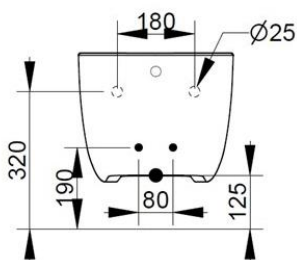

Cod. D462641

Matt White

DOP-No 14528

Wall hung bidet with central taphole. For assembly with suitable wall mounted chair brackets. Including fixation kit for hidden attachment.

Width mm)	360
Depth (mm)	550
Height mm)	300
Weight Kg)	19,60
Overflow hole	Si
Tap Holes	One-hole
Installation	wall hung

available colours:

White

Matt White

Matt Black

PROVIDED FIXINGS / ACCESSORIES

F953199

Fixation set for hidden WH installation

NOT PROVIDED FIXINGS / ACCESSORIES / SPARE PARTS