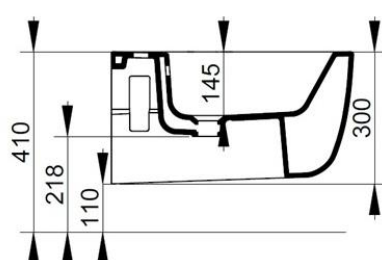

Cod. D462641

Matt White

DOP-No 14528

Wall hung bidet with central taphole. For assembly with suitable wall mounted chair brackets. Including fixation kit for hidden attachment.

Width mm)	360
Depth (mm)	550
Height mm)	300
Weight Kg)	19,60
Overflow hole	Si
Tap Holes	One-hole
Installation	wall hung

available colours:

White

Matt White

Matt Black

PROVIDED FIXINGS / ACCESSORIES

F953199

Fixation set for hidden WH installation

NOT PROVIDED FIXINGS / ACCESSORIES / SPARE PARTS

(* Mandatory)

V9013CR

Syphon set for wall hung bidet

F953099

Chair brackets for wall hung wc/bidet.