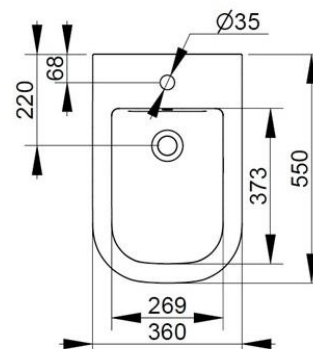

Cod. D462681

Matt Black

DOP-No 14528

Wall hung bidet with central taphole. For assembly with suitable wall mounted chair brackets. Including fixation kit for hidden attachment.

Width mm)	360
Depth (mm)	550
Height mm)	300
Weight Kg)	19,60
Overflow hole	Si
Tap Holes	One-hole
Installation	wall hung

available colours:

PROVIDED FIXINGS / ACCESSORIES

F953199

Fixation set for hidden WH installation

NOT PROVIDED FIXINGS / ACCESSORIES / SPARE PARTS

(* Mandatory)

V9013CR

Syphon set for wall hung bidet

F953099

Chair brackets for wall hung wc/bidet.