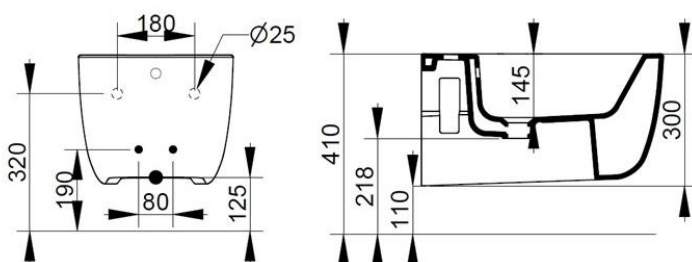

Cod. D462681

Matt Black

DOP-No 14528

Wall hung bidet with central taphole. For assembly with suitable wall mounted chair brackets. Including fixation kit for hidden attachment.

Width mm)	360
Depth (mm)	550
Height mm)	300
Weight Kg)	19,60
Overflow hole	Si
Tap Holes	One-hole
Installation	wall hung

available colours:

PROVIDED FIXINGS / ACCESSORIES

F953199

Fixation set for hidden WH installation

NOT PROVIDED FIXINGS / ACCESSORIES / SPARE PARTS

(* Mandatory)

V9013CR

Syphon set for wall hung bidet

F953099

Chair brackets for wall hung wc/bidet.