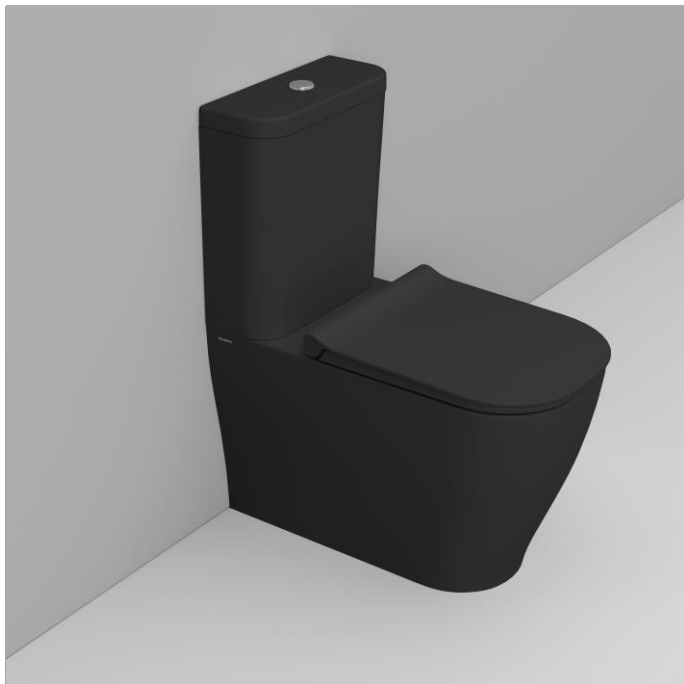

Cod. D462781

Matt Black

DOP-No 997

BTW Universal outlet close coupled, for assembly with CC cistern 4,5 L. Necessary equipment: cistern with mechanism, seat and cover, outlet bend in case of vertical installation. Fixation set included.

Width (mm)	360
Depth (mm)	660
Height (mm)	820
Weight (Kg)	33
Flush Volume (l)	4,5
Installation	back to wall
Outlet	universal outlet

available colours:

A		
Curva	Da	a
F950099	55	130
F950399	195	205
F950199	170	250 Max
F951199	Racc.eccentrico 20mm	
F951299	Racc.eccentrico 40mm	

SEAT and COVER (NOT INCLU

S463381

Soft closing seat and cover with metal hinges and quick take-off.

PROVIDED FIXINGS / ACCESSORIES

F953299

Fixation set for hidden BTW installation

NOT PROVIDED FIXINGS / ACCESSORIES / SPARE PARTS