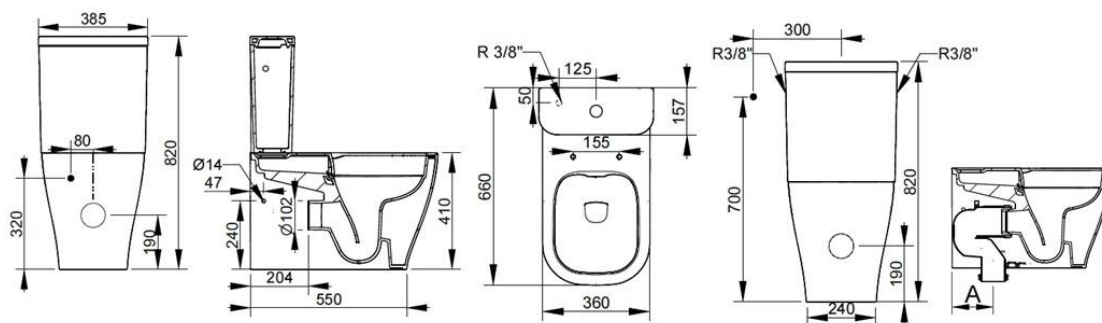

Cod. D462781

Matt Black

DOP-No 997

BTW Universal outlet close coupled, for assembly with CC cistern 4,5 L. Necessary equipment: cistern with mechanism, seat and cover, outlet bend in case of vertical installation. Fixation set included.

Width (mm)	360
Depth (mm)	660
Height (mm)	820
Weight (Kg)	33
Flush Volume (l)	4,5
Installation	back to wall
Outlet	universal outlet

available colours:

A		
Curva	Da	a
F950099	55	130
F950399	195	205
F950199	170	250 Max
F951199	Racc.eccentrico 20mm	
F951299	Racc.eccentrico 40mm	

(* Mandatory)

D553981

Close coupled cistern, side inlet. Including double flush mechanism and fixation set.

D554081

Closse coupled cistern, bottom inlet. Including double flush mechanism and fixation set.