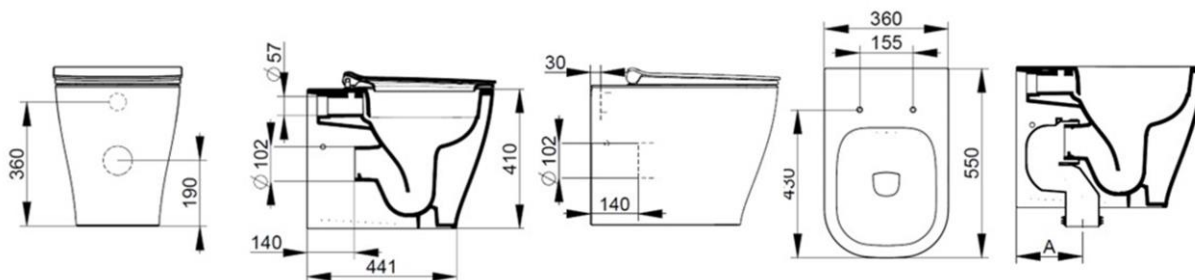

Cod. D463141

Matt White

DOP-No 997

Back to wall bowl with 4,5 L universal outlet, due to rimless system and interior surface design. Supplied with fixation set for hidden attachment. To be completed with seat and cover and outlet bend in case of vertical installation.

Width (mm)	360
Depth (mm)	550
Height (mm)	410
Weight (Kg)	34,70
Flush Volume (l)	4,5
Installation	back to wall
Outlet	universal outlet

available colours:

A		
Curva	Da	a
F950099	55	85
F950399	130	140
F950199	160	190 Max
F951199	Racc.eccentrico 20mm	
F951299	Racc.eccentrico 40mm	