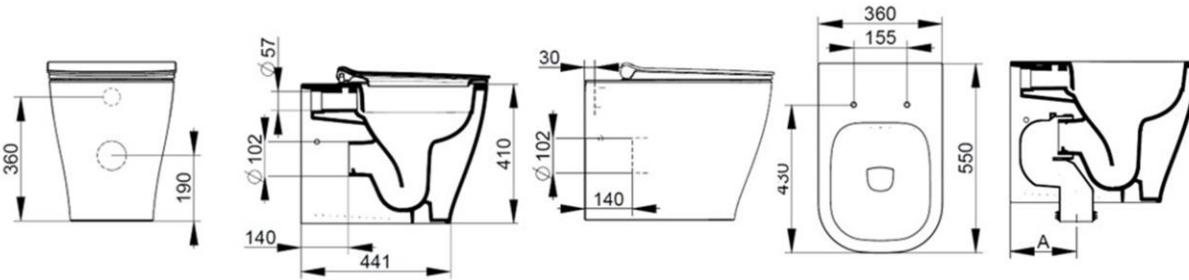

Cod. D463181

Matt Black

DOP-No 997

Back to wall bowl with 4,5 L universal outlet, due to rimless system and interior surface design. Supplied with fixation set for hidden attachment. To be completed with seat and cover and outlet bend in case of vertical installation.

Width (mm)	360
Depth (mm)	550
Height (mm)	410
Weight (Kg)	34,70
Flush Volume (l)	4,5
Installation	back to wall
Outlet	universal outlet

available colours:

A		
Curva	Da	a
F950099	55	85
F950399	130	140
F950199	160	190 Max
F951199	Racc.eccentrico 20mm	
F951299	Racc.eccentrico 40mm	