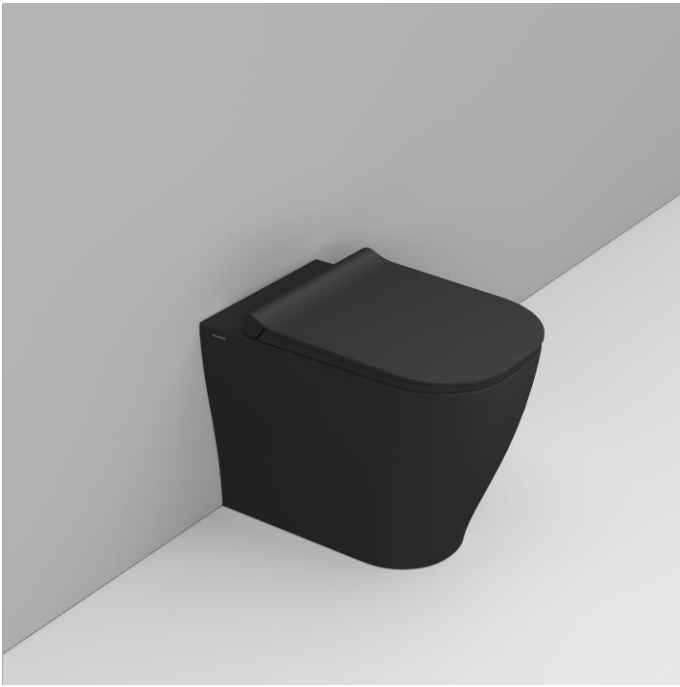

Cod. D463181

Matt Black

DOP-No 997

Back to wall bowl with 4,5 L universal outlet, due to rimless system and interior surface design. Supplied with fixation set for hidden attachment. To be completed with seat and cover and outlet bend in case of vertical installation.

Width (mm)	360
Depth (mm)	550
Height (mm)	410
Weight (Kg)	34,70
Flush Volume (l)	4,5
Installation	back to wall
Outlet	universal outlet

available colours:

A		
Curva	Da	a
F950099	55	85
F950399	130	140
F950199	160	190 Max
F951199	Racc.eccentrico 20mm	
F951299	Racc.eccentrico 40mm	

SEAT and COVER (NOT INCLUDE)

S463381

Soft closing seat and cover with metal hinges and quick take-off

PROVIDED FIXINGS / ACCESSORIES

F953299

Fixation set for hidden BTW installation

NOT PROVIDED FIXINGS / ACCESSORIES / SPARE PARTS