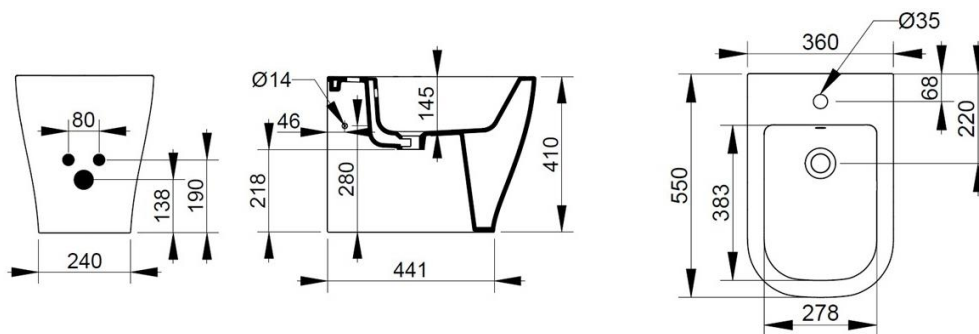

Cod. D463541

Matt White

DOP-No 14528

Back to wall bidet, with central taphole; supplied with fixation set for hidden attachment.

Width mm)	360
Depth (mm)	550
Height mm)	410
Weight Kg)	23,00
Overflow hole	Si
Tap Holes	One-hole
Installation	back to wall

available colours:

PROVIDED FIXINGS / ACCESSORIES

F953299

Fixation set for hidden BTW installation