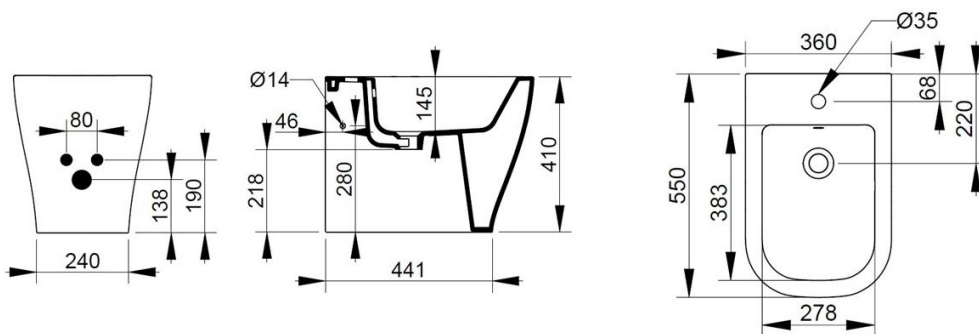

Cod. D463581

Matt Black

DOP-No 14528

Back to wall bidet, with central taphole; supplied with fixation set for hidden attachment.

Width mm)	360
Depth (mm)	550
Height mm)	410
Weight Kg)	23,00
Overflow hole	Si
Tap Holes	One-hole
Installation	back to wall

available colours:

PROVIDED FIXINGS / ACCESSORIES

F953299

Fixation set for hidden BTW installation