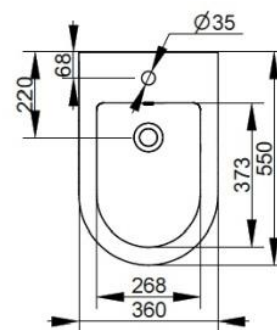

Cod. D472641

Matt White

DOP-No 14528

with central taphole. For assembly with suitable wall mounted chair brackets. Including fixation kit for hidden attachment.

Width mm)	360
Depth (mm)	550
Height mm)	300
Weight Kg)	20,00
Overflow hole	Si
Tap Holes	One-hole
Installation	wall hung

available colours:

White

Matt White

Matt Black

NOT PROVIDED FIXINGS / ACCESSORIES / SPARE PARTS

(* Mandatory)

V9013CR

Syphon set for wall hung bidet

F953099

Chair brackets for wall hung wc/bidet.

F953199

Fixation set for hidden WH installation