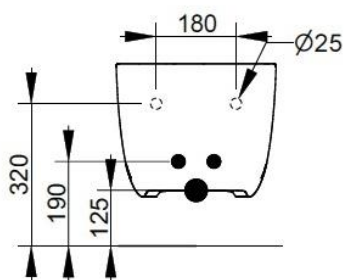

Cod. D472641

Matt White

DOP-No 14528

with central taphole. For assembly with suitable wall mounted chair brackets. Including fixation kit for hidden attachment.

Width mm)	360
Depth (mm)	550
Height mm)	300
Weight Kg)	20,00
Overflow hole	Si
Tap Holes	One-hole
Installation	wall hung

available colours:

White

Matt White

Matt Black

NOT PROVIDED FIXINGS / ACCESSORIES / SPARE PARTS

(* Mandatory)

V9013CR

Syphon set for wall hung bidet

F953099

Chair brackets for wall hung wc/bidet.

F953199

Fixation set for hidden WH installation