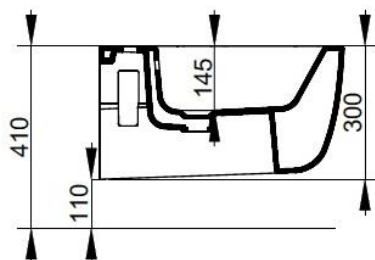

Cod. D472641

Matt White

DOP-No 14528

with central taphole. For assembly with suitable wall mounted chair brackets. Including fixation kit for hidden attachment.

Width mm)	360
Depth (mm)	550
Height mm)	300
Weight Kg)	20,00
Overflow hole	Si
Tap Holes	One-hole
Installation	wall hung

available colours:

White

Matt White

Matt Black

NOT PROVIDED FIXINGS / ACCESSORIES / SPARE PARTS

(* Mandatory)

V9013CR

Syphon set for wall hung bidet

F953099

Chair brackets for wall hung wc/bidet.

F953199

Fixation set for hidden WH installation