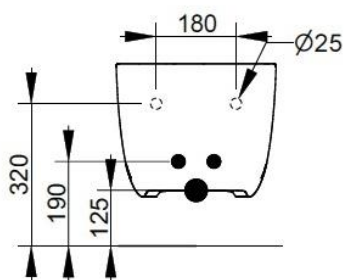

Cod. D472681

Matt Black

DOP-No 14528

with central taphole. For assembly with suitable wall mounted chair brackets. Including fixation kit for hidden attachment.

Width mm)	360
Depth (mm)	550
Height mm)	300
Weight Kg)	20,00
Overflow hole	Si
Tap Holes	One-hole
Installation	wall hung

available colours:

White

Matt White

Matt Black

NOT PROVIDED FIXINGS / ACCESSORIES / SPARE PARTS

(* Mandatory)

V9013CR

Syphon set for wall hung bidet

F953099

Chair brackets for wall hung wc/bidet.

F953199

Fixation set for hidden WH installation