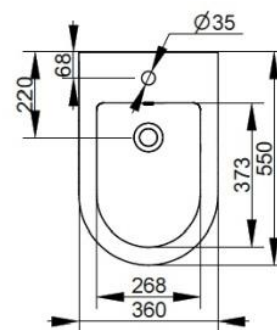

Cod. D472681

Matt Black

DOP-No 14528

with central taphole. For assembly with suitable wall mounted chair brackets. Including fixation kit for hidden attachment.

Width mm)	360
Depth (mm)	550
Height mm)	300
Weight Kg)	20,00
Overflow hole	Si
Tap Holes	One-hole
Installation	wall hung

available colours:

White

Matt White

Matt Black

NOT PROVIDED FIXINGS / ACCESSORIES / SPARE PARTS

(* Mandatory)

V9013CR

Syphon set for wall hung bidet

F953099

Chair brackets for wall hung wc/bidet.

F953199

Fixation set for hidden WH installation