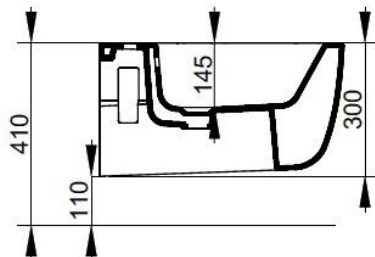

Cod. D472681

Matt Black

DOP-No 14528

with central taphole. For assembly with suitable wall mounted chair brackets. Including fixation kit for hidden attachment.

Width mm)	360
Depth (mm)	550
Height mm)	300
Weight Kg)	20,00
Overflow hole	Si
Tap Holes	One-hole
Installation	wall hung

available colours:

White

Matt White

Matt Black

NOT PROVIDED FIXINGS / ACCESSORIES / SPARE PARTS

(* Mandatory)

V9013CR

Syphon set for wall hung bidet

F953099

Chair brackets for wall hung wc/bidet.

F953199

Fixation set for hidden WH installation