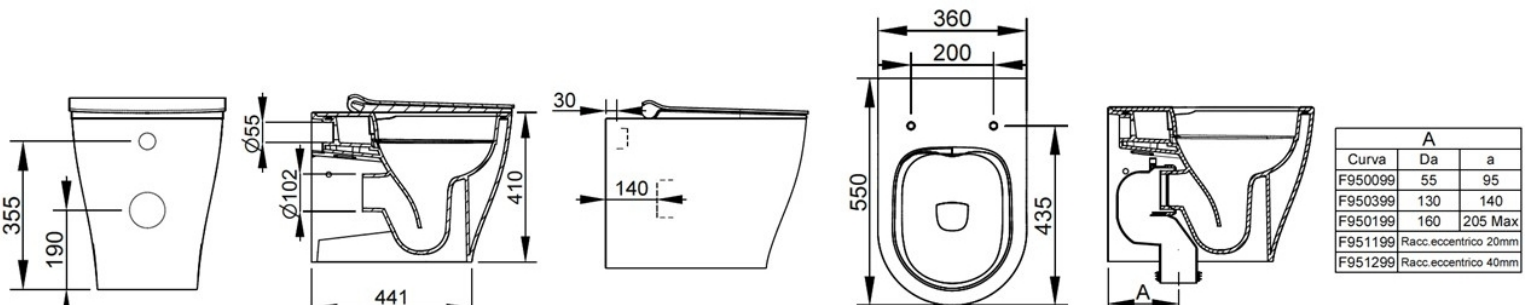

Cod. D473101

White

DOP-No 997

BTW supplied with fully hidden fixation set; universal outlet, certified 4,5 L flush due to rimless system and interior surface design. To be completed with seat and cover and outlet bend in case of vertical installation.

Width (mm)	360
Depth (mm)	550
Height (mm)	410
Weight (Kg)	34,70
Flush Volume (l)	4,5
Installation	back to wall
Outlet	universal outlet

available colours: