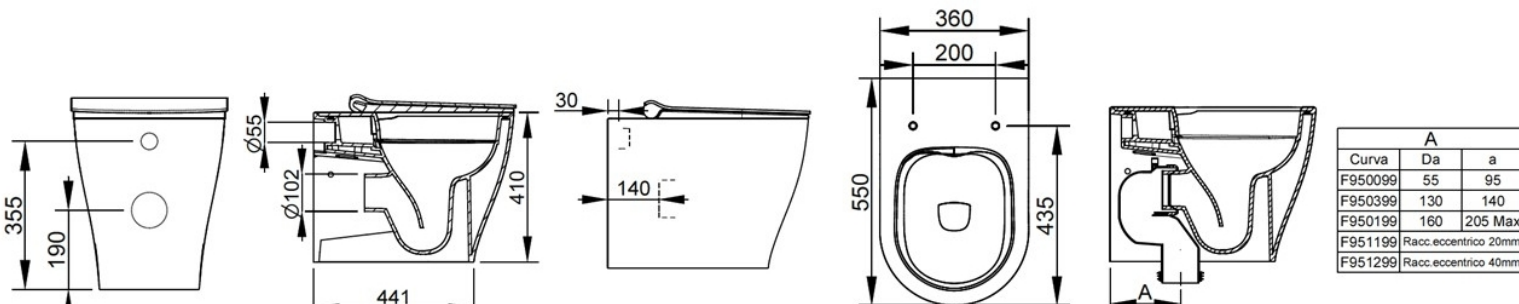

Cod. D473141

Matt White

DOP-No 997

BTW supplied with fully hidden fixation set; universal outlet, certified 4,5 L flush due to rimless system and interior surface design. To be completed with seat and cover and outlet bend in case of vertical installation.

Width (mm)	360
Depth (mm)	550
Height (mm)	410
Weight (Kg)	34,70
Flush Volume (l)	4,5
Installation	back to wall
Outlet	universal outlet

available colours:

SEAT and COVER (NOT INCLU

PROVIDED FIXINGS / ACCESSORIES