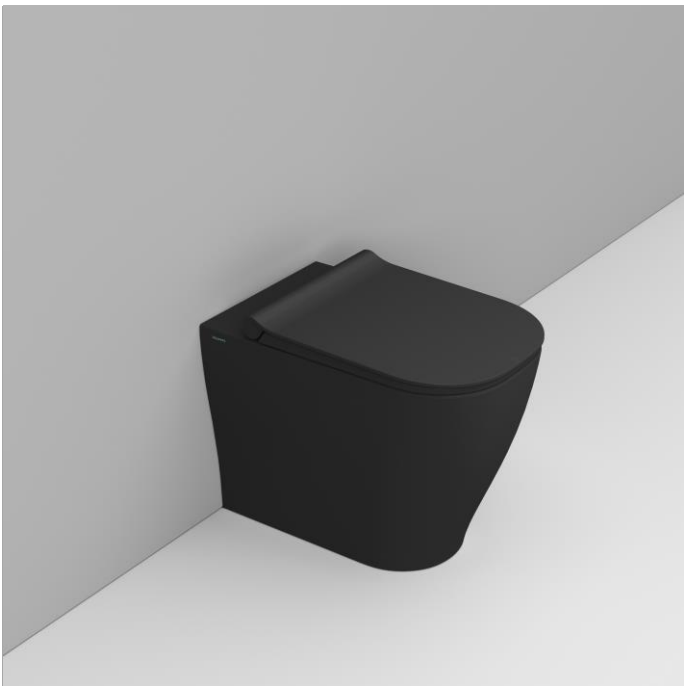

Cod. D473181

Matt Black

DOP-No 997

BTW supplied with fully hidden fixation set; universal outlet, certified 4,5 L flush due to rimless system and interior surface design. To be completed with seat and cover and outlet bend in case of vertical installation.

Width (mm)	360
Depth (mm)	550
Height (mm)	410
Weight (Kg)	34,70
Flush Volume (l)	4,5
Installation	back to wall
Outlet	universal outlet

available colours:

SEAT and COVER (NOT INCLU

S473381

Soft closing seat and cover with metal hinges and quick take-off.

PROVIDED FIXINGS / ACCESSORIES

F953299

Fixation set for hidden BTW installation

NOT PROVIDED FIXINGS / ACCESSORIES / SPARE PARTS

(* Mandatory)

VS373CR

Hinges for Mrto Round soft closing seat and cover.

F950399

Plastic 'S' outlet bend 90°

F950099

Plastic outlet bend 90°

F950199

Plastic outlet bend 90°, to be installed only on shifted BTW bowl

F951299

Eccentric adapter for outlet +/- 40mm.

F951199