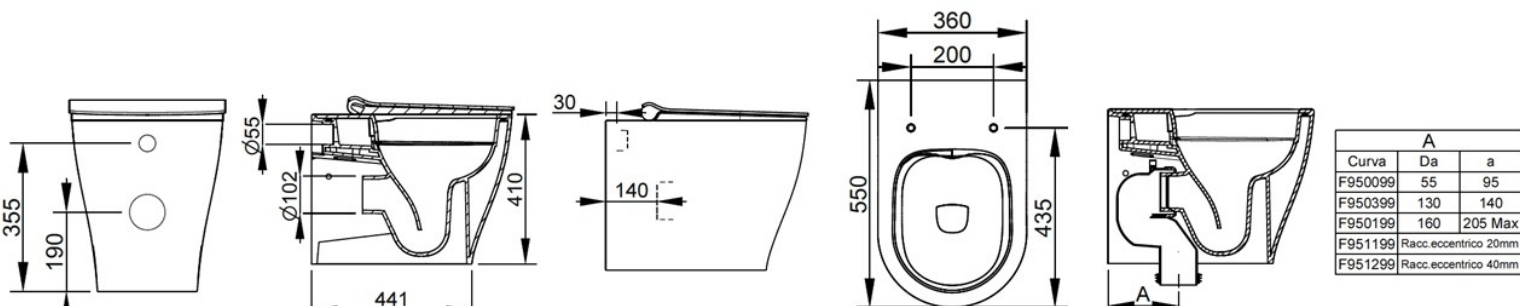

Cod. D473181

Matt Black

DOP-No 997

BTW supplied with fully hidden fixation set; universal outlet, certified 4,5 L flush due to rimless system and interior surface design. To be completed with seat and cover and outlet bend in case of vertical installation.

Width (mm)	360
Depth (mm)	550
Height (mm)	410
Weight (Kg)	34,70
Flush Volume (l)	4,5
Installation	back to wall
Outlet	universal outlet

available colours:

SEAT and COVER (NOT INCLU

S473381

Soft closing seat and cover with metal hinges and quick take-off.