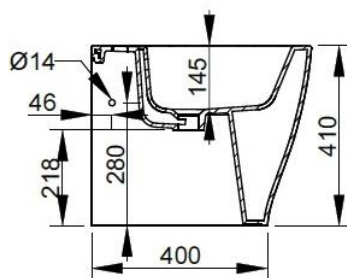

Cod. D473441

Matt White

BTW, with central taphole; supplied with fixation set for hidden attachment.

Width mm)	360
Depth (mm)	500
Height mm)	410
Weight Kg)	21
Overflow hole	Si
Tap Holes	One-hole
Installation	back to wall

available colours:

White

Matt White

Matt Black

PROVIDED FIXINGS / ACCESSORIES

F953299

Fixation set for hidden BTW installation