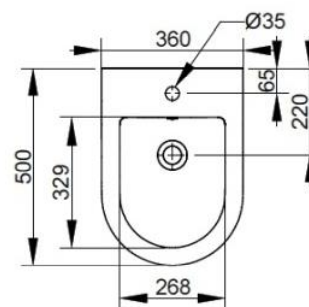

Cod. D473441

Matt White

BTW, with central taphole; supplied with fixation set for hidden attachment.

Width mm)	360
Depth (mm)	500
Height mm)	410
Weight Kg)	21
Overflow hole	Si
Tap Holes	One-hole
Installation	back to wall

available colours:

White

Matt White

Matt Black

PROVIDED FIXINGS / ACCESSORIES

F953299

Fixation set for hidden BTW installation