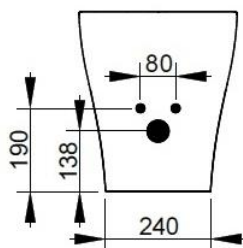

Cod. D473441

Matt White

BTW, with central taphole; supplied with fixation set for hidden attachment.

Width mm)	360
Depth (mm)	500
Height mm)	410
Weight Kg)	21
Overflow hole	Si
Tap Holes	One-hole
Installation	back to wall

available colours:

White

Matt White

Matt Black

PROVIDED FIXINGS / ACCESSORIES

F953299

Fixation set for hidden BTW installation