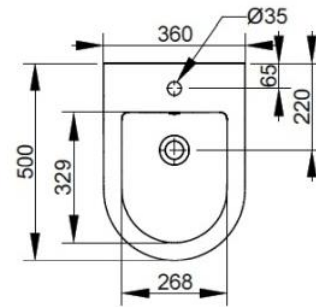

Cod. D473481

Matt Black

BTW, with central taphole; supplied with fixation set for hidden attachment.

Width mm)	360
Depth (mm)	500
Height mm)	410
Weight Kg)	21
Overflow hole	Si
Tap Holes	One-hole
Installation	back to wall

available colours:

White

Matt White

Matt Black

PROVIDED FIXINGS / ACCESSORIES

F953299

Fixation set for hidden BTW installation