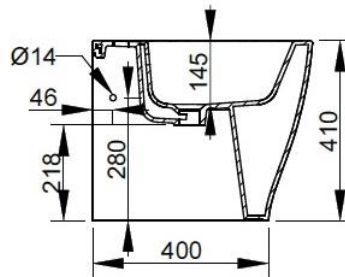

Cod. D473481

Matt Black

BTW, with central taphole; supplied with fixation set for hidden attachment.

Width mm)	360
Depth (mm)	500
Height mm)	410
Weight Kg)	21
Overflow hole	Si
Tap Holes	One-hole
Installation	back to wall

available colours:

White

Matt White

Matt Black

PROVIDED FIXINGS / ACCESSORIES

F953299

Fixation set for hidden BTW installation