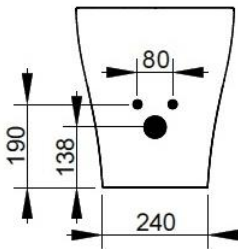

Cod. D473481

Matt Black

BTW, with central taphole; supplied with fixation set for hidden attachment.

Width mm)	360
Depth (mm)	500
Height mm)	410
Weight Kg)	21
Overflow hole	Si
Tap Holes	One-hole
Installation	back to wall

available colours:

White

Matt White

Matt Black

PROVIDED FIXINGS / ACCESSORIES

F953299

Fixation set for hidden BTW installation