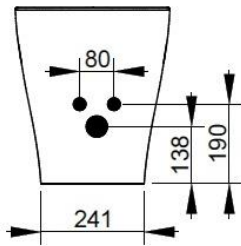

Cod. D473541

Matt White

DOP-No 14528

BTW, with central taphole; supplied with fixation set for hidden attachment.

Width mm)	360
Depth (mm)	550
Height mm)	410
Weight Kg)	24,00
Overflow hole	Si
Tap Holes	One-hole
Installation	back to wall

available colours:

White

Matt White

Matt Black

NOT PROVIDED FIXINGS / ACCESSORIES / SPARE PARTS

(\* Mandatory)

**F953299**

Fixation set for hidden BTW installation