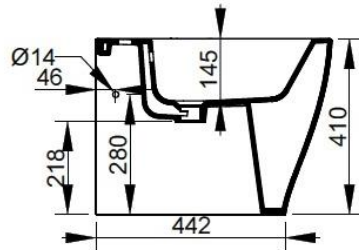

Cod. D473541

Matt White

DOP-No 14528

BTW, with central taphole; supplied with fixation set for hidden attachment.

Width mm)	360
Depth (mm)	550
Height mm)	410
Weight Kg)	24,00
Overflow hole	Si
Tap Holes	One-hole
Installation	back to wall

available colours:

White

Matt White

Matt Black

NOT PROVIDED FIXINGS / ACCESSORIES / SPARE PARTS

(* Mandatory)

F953299

Fixation set for hidden BTW installation