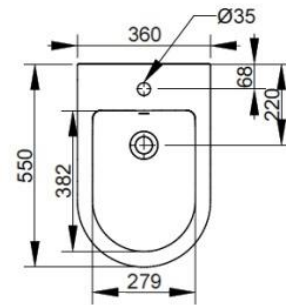

Cod. D473541

Matt White

DOP-No 14528

BTW, with central taphole; supplied with fixation set for hidden attachment.

Width mm)	360
Depth (mm)	550
Height mm)	410
Weight Kg)	24,00
Overflow hole	Si
Tap Holes	One-hole
Installation	back to wall

available colours:

White

Matt White

Matt Black

NOT PROVIDED FIXINGS / ACCESSORIES / SPARE PARTS

(\* Mandatory)

**F953299**

Fixation set for hidden BTW installation