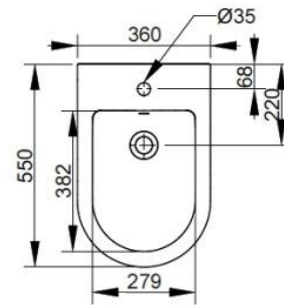

Cod. D473581

Matt Black

DOP-No 14528

BTW, with central taphole; supplied with fixation set for hidden attachment.

Width mm)	360
Depth (mm)	550
Height mm)	410
Weight Kg)	24,00
Overflow hole	Si
Tap Holes	One-hole
Installation	back to wall

available colours:

White

Matt White

Matt Black

NOT PROVIDED FIXINGS / ACCESSORIES / SPARE PARTS

(* Mandatory)

F953299

Fixation set for hidden BTW installation