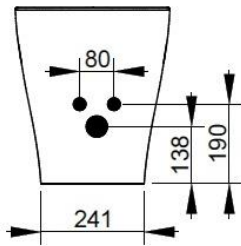

Cod. D473581

Matt Black

DOP-No 14528

BTW, with central taphole; supplied with fixation set for hidden attachment.

Width mm)	360
Depth (mm)	550
Height mm)	410
Weight Kg)	24,00
Overflow hole	Si
Tap Holes	One-hole
Installation	back to wall

available colours:

White

Matt White

Matt Black

NOT PROVIDED FIXINGS / ACCESSORIES / SPARE PARTS

(\* Mandatory)

**F953299**

Fixation set for hidden BTW installation