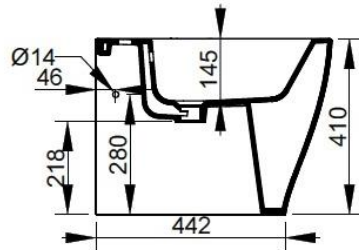

Cod. D473581

Matt Black

DOP-No 14528

BTW, with central taphole; supplied with fixation set for hidden attachment.

Width mm)	360
Depth (mm)	550
Height mm)	410
Weight Kg)	24,00
Overflow hole	Si
Tap Holes	One-hole
Installation	back to wall

available colours:

White

Matt White

Matt Black

NOT PROVIDED FIXINGS / ACCESSORIES / SPARE PARTS

(* Mandatory)

F953299

Fixation set for hidden BTW installation