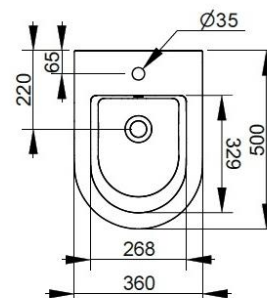

Cod. D473601

White

with central taphole. For assembly with suitable wall mounted chair brackets. Including fixation kit for hidden attachment.

Width mm)	360
Depth (mm)	500
Height mm)	300
Weight Kg)	19
Overflow hole	Si
Tap Holes	One-hole
Installation	wall-hung

available colours:

PROVIDED FIXINGS / ACCESSORIES

F953199

Fixation set for hidden WH installation

NOT PROVIDED FIXINGS / ACCESSORIES / SPARE PARTS

(* Mandatory)

V9013CR

Syphon set for wall hung bidet

F953099 *

Chair brackets for wall hung wc/bidet.