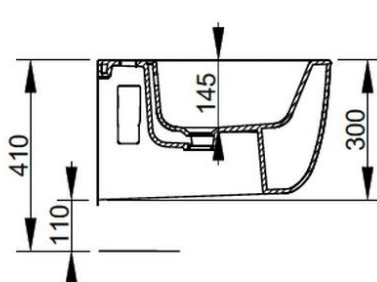

Cod. D473601

White

with central taphole. For assembly with suitable wall mounted chair brackets. Including fixation kit for hidden attachment.

Width mm)	360
Depth (mm)	500
Height mm)	300
Weight Kg)	19
Overflow hole	Si
Tap Holes	One-hole
Installation	wall-hung

available colours:

PROVIDED FIXINGS / ACCESSORIES

F953199

Fixation set for hidden WH installation

NOT PROVIDED FIXINGS / ACCESSORIES / SPARE PARTS

(* Mandatory)

V9013CR

Syphon set for wall hung bidet

F953099 *

Chair brackets for wall hung wc/bidet.