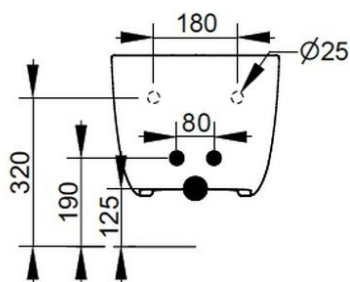

Cod. D473601

White

with central taphole. For assembly with suitable wall mounted chair brackets. Including fixation kit for hidden attachment.

Width mm)	360
Depth (mm)	500
Height mm)	300
Weight Kg)	19
Overflow hole	Si
Tap Holes	One-hole
Installation	wall-hung

available colours:

PROVIDED FIXINGS / ACCESSORIES

F953199

Fixation set for hidden WH installation

NOT PROVIDED FIXINGS / ACCESSORIES / SPARE PARTS

(* Mandatory)

V9013CR

Syphon set for wall hung bidet

F953099 *

Chair brackets for wall hung wc/bidet.