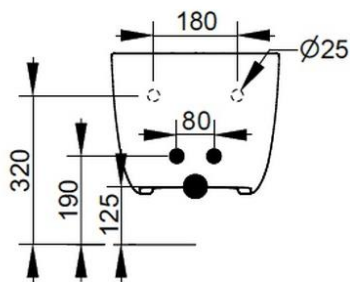

Cod. D473641

Matt White

with central taphole. For assembly with suitable wall mounted chair brackets. Including fixation kit for hidden attachment.

Width mm)	360
Depth (mm)	500
Height mm)	300
Weight Kg)	19
Overflow hole	Si
Tap Holes	One-hole
Installation	wall-hung

available colours:

PROVIDED FIXINGS / ACCESSORIES

F953199

Fixation set for hidden WH installation

NOT PROVIDED FIXINGS / ACCESSORIES / SPARE PARTS

(* Mandatory)

V9013CR

Syphon set for wall hung bidet

F953099 *

Chair brackets for wall hung wc/bidet.