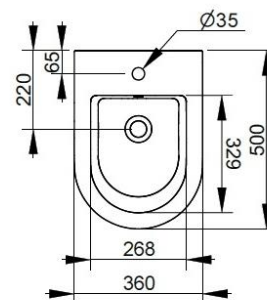

Cod. D473641

Matt White

with central taphole. For assembly with suitable wall mounted chair brackets. Including fixation kit for hidden attachment.

Width mm)	360
Depth (mm)	500
Height mm)	300
Weight Kg)	19
Overflow hole	Si
Tap Holes	One-hole
Installation	wall-hung

available colours:

PROVIDED FIXINGS / ACCESSORIES

F953199

Fixation set for hidden WH installation

NOT PROVIDED FIXINGS / ACCESSORIES / SPARE PARTS

(* Mandatory)

V9013CR

Syphon set for wall hung bidet

F953099 *

Chair brackets for wall hung wc/bidet.