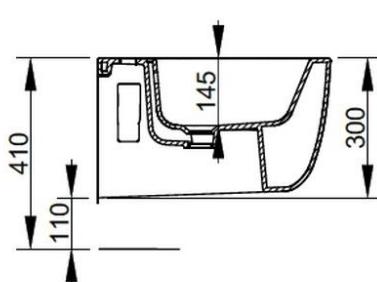

Cod. D473641

Matt White

with central taphole. For assembly with suitable wall mounted chair brackets. Including fixation kit for hidden attachment.

Width mm)	360
Depth (mm)	500
Height mm)	300
Weight Kg)	19
Overflow hole	Si
Tap Holes	One-hole
Installation	wall-hung

available colours:

PROVIDED FIXINGS / ACCESSORIES

F953199

Fixation set for hidden WH installation

NOT PROVIDED FIXINGS / ACCESSORIES / SPARE PARTS

(* Mandatory)

V9013CR

Syphon set for wall hung bidet

F953099 *

Chair brackets for wall hung wc/bidet.