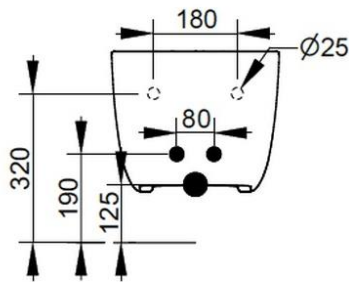

Cod. D473681

Matt Black

with central taphole. For assembly with suitable wall mounted chair brackets. Including fixation kit for hidden attachment.

Width mm)	360
Depth (mm)	500
Height mm)	300
Weight Kg)	19
Overflow hole	Si
Tap Holes	One-hole
Installation	wall-hung

available colours:

White

Matt White

Matt Black

PROVIDED FIXINGS / ACCESSORIES

F953199

Fixation set for hidden WH installation

NOT PROVIDED FIXINGS / ACCESSORIES / SPARE PARTS

(* Mandatory)

V9013CR

Syphon set for wall hung bidet

F953099 *

Chair brackets for wall hung wc/bidet.