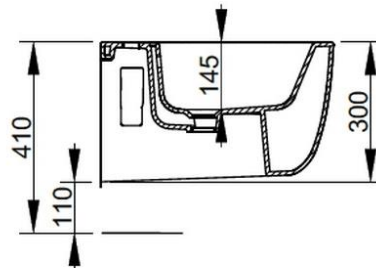

Cod. D473681

Matt Black

with central taphole. For assembly with suitable wall mounted chair brackets. Including fixation kit for hidden attachment.

Width mm)	360
Depth (mm)	500
Height mm)	300
Weight Kg)	19
Overflow hole	Si
Tap Holes	One-hole
Installation	wall-hung

available colours:

White

Matt White

Matt Black

PROVIDED FIXINGS / ACCESSORIES

F953199

Fixation set for hidden WH installation

NOT PROVIDED FIXINGS / ACCESSORIES / SPARE PARTS

(* Mandatory)

V9013CR

Syphon set for wall hung bidet

F953099 *

Chair brackets for wall hung wc/bidet.