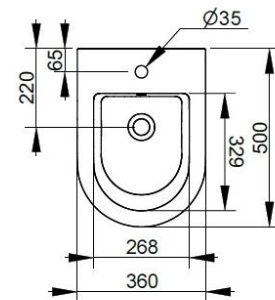

Cod. D473681

Matt Black

with central taphole. For assembly with suitable wall mounted chair brackets. Including fixation kit for hidden attachment.

Width mm)	360
Depth (mm)	500
Height mm)	300
Weight Kg)	19
Overflow hole	Si
Tap Holes	One-hole
Installation	wall-hung

available colours:

White

Matt White

Matt Black

PROVIDED FIXINGS / ACCESSORIES

F953199

Fixation set for hidden WH installation

NOT PROVIDED FIXINGS / ACCESSORIES / SPARE PARTS