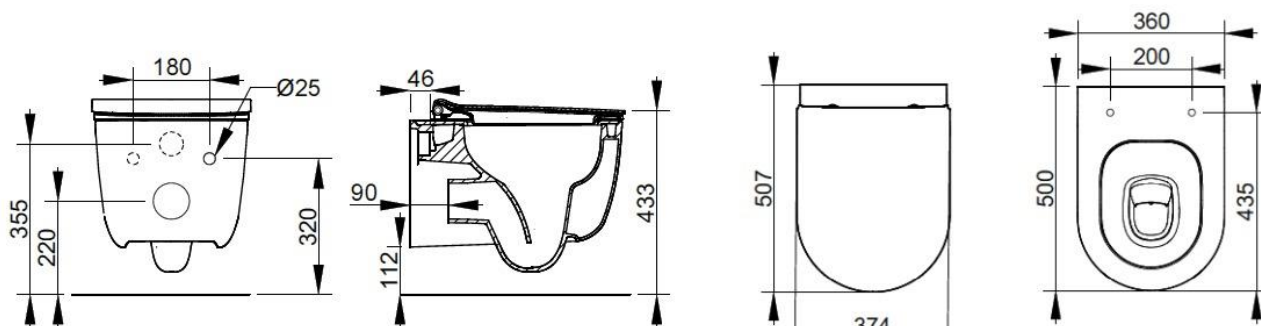

Cod. D474981

Matt Black

DOP-No 997

4,5 L flush, due to vortex system and interior surface design. For assembly with suitable wall mounted chair brackets. Including fixation kit for hidden attachment. To be completed with seat and cover.

Width (mm)	360
Depth (mm)	500
Height (mm)	300
Weight (Kg)	23,5
Flush Volume (l)	4,5
Installation	wall hung
Outlet	horizontal outlet

4,5 lt 3 lt

available colours:

White

Matt White

Matt Black