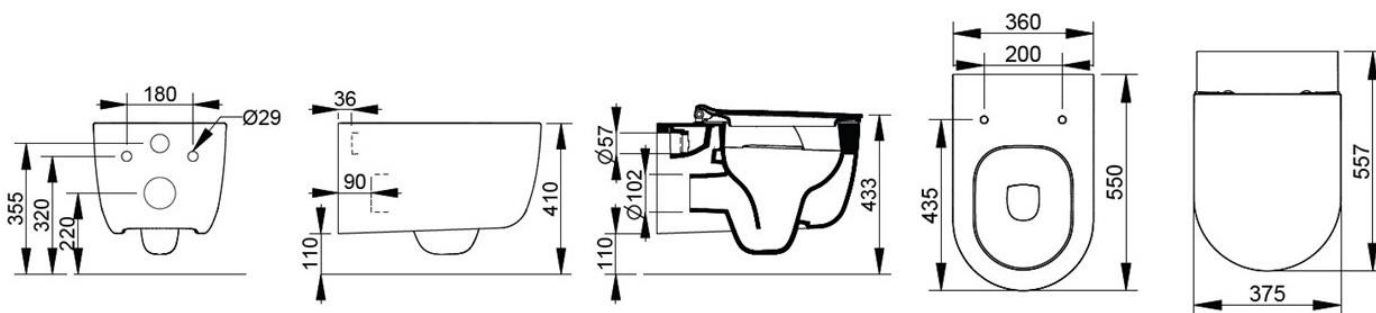

Cod. D475741

Matt White

DOP-No 997

4,5 L flush, due to vortex system and interior surface design. For assembly with suitable wall mounted chair brackets. Including fixation kit for hidden attachment. To be completed with seat and cover.

Width (mm)	360
Depth (mm)	550
Height (mm)	300
Weight (Kg)	25,00
Flush Volume (l)	4,5
Installation	
Outlet	

available colours:

White

Matt White

Matt Black

SEAT and COVER (NOT INCLU

S473341

Soft closing seat and cover with metal hinges and quick take-off.