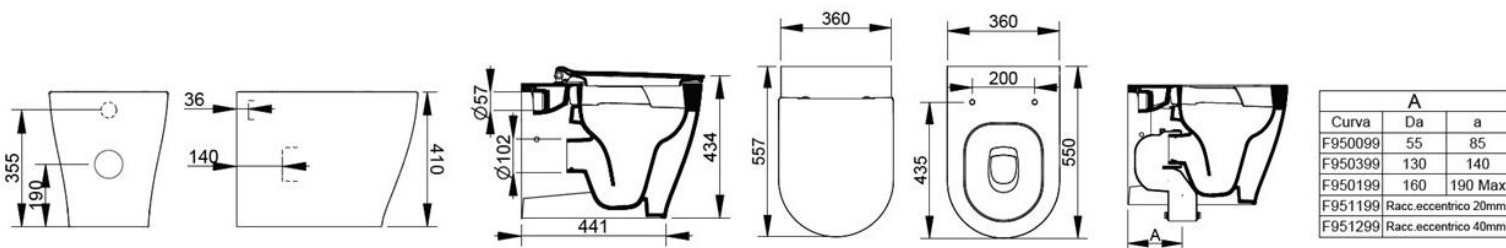

Cod. D475841

Matt White

DOP-No 997

BTW supplied with fully hidden fixation set; universal outlet, certified 4,5 L flush due to vortex system and interior surface design. To be completed with seat and cover and outlet bend in case of vertical installation.

Width (mm)	360
Depth (mm)	550
Height (mm)	410
Weight (Kg)	30
Flush Volume (l)	4,5
Installation	
Outlet	

available colours: