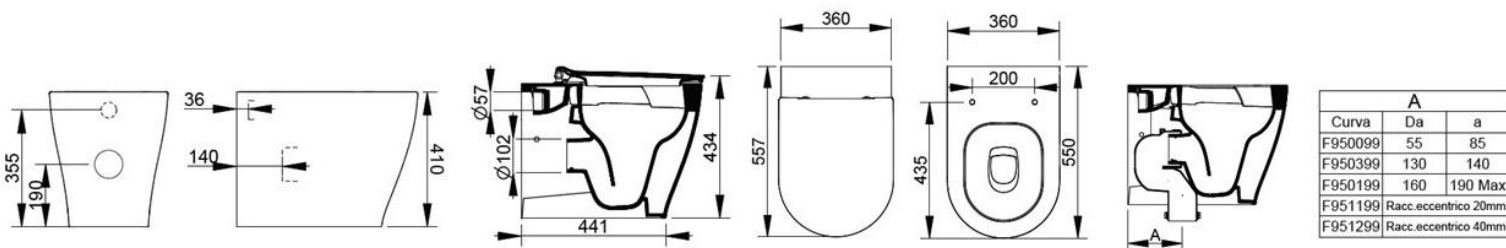

Cod. D475881

Matt Black

DOP-No 997

BTW supplied with fully hidden fixation set; universal outlet, certified 4,5 L flush due to vortex system and interior surface design. To be completed with seat and cover and outlet bend in case of vertical installation.

Width (mm)	360
Depth (mm)	550
Height (mm)	410
Weight (Kg)	30
Flush Volume (l)	4,5
Installation	
Outlet	

available colours:

SEAT and COVER (NOT INCLU

S473381

Soft closing seat and cover with metal hinges and quick take-off.