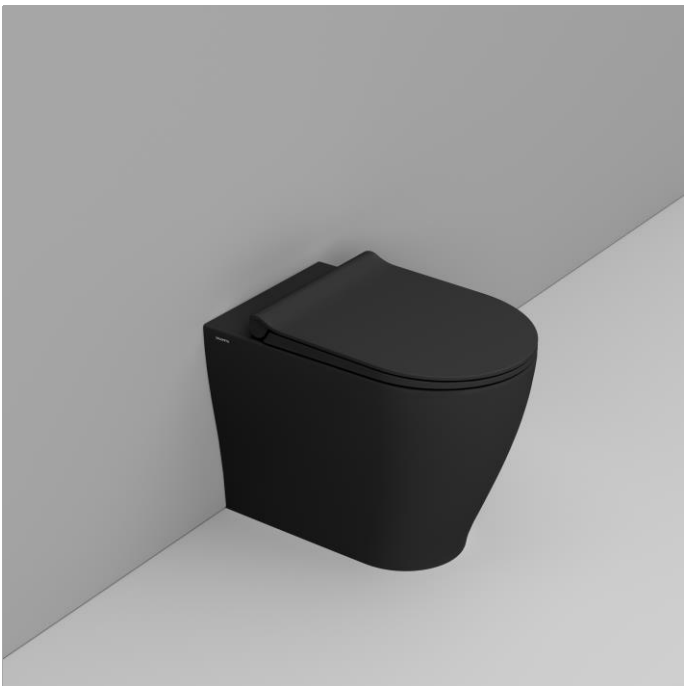

Cod. D475881

Matt Black

DOP-No 997

BTW supplied with fully hidden fixation set; universal outlet, certified 4,5 L flush due to vortex system and interior surface design. To be completed with seat and cover and outlet bend in case of vertical installation.

Width (mm)	360
Depth (mm)	550
Height (mm)	410
Weight (Kg)	30
Flush Volume (l)	4,5
Installation	
Outlet	

available colours:

SEAT and COVER (NOT INCLU

S473381

Soft closing seat and cover with metal hinges and quick take-off.

Plastic outlet bend 90°

F950199

Plastic outlet bend 90°, to be installed only on shifted BTW bowl

F951299

Eccentric adapter for outlet +/- 40mm.

F951199

Eccentric adapter for outlet +/- 20mm.

VS373CR