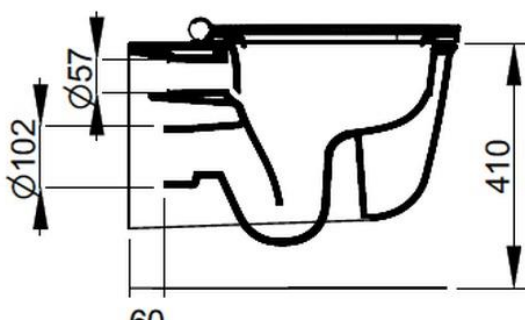

Cod. D482541

Matt White

DOP-No 997

Wall hung bowl, 4,5 L flush, due to rimless system and interior surface design. For assembly with suitable wall mounted chair brackets. Including fixation kit for hidden attachment. To be completed with seat and cover.

Width (mm)	360
Depth (mm)	550
Height (mm)	310
Weight (Kg)	25,40
Flush Volume (l)	4,5
Installation	wall hung
Outlet	horizontal outlet

available colours: