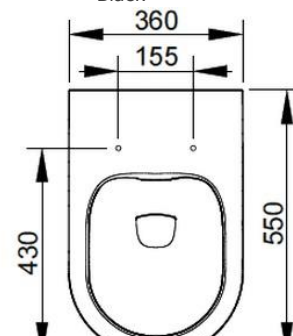

Cod. D482541

Matt White

DOP-No 997

Wall hung bowl, 4,5 L flush, due to rimless system and interior surface design. For assembly with suitable wall mounted chair brackets. Including fixation kit for hidden attachment. To be completed with seat and cover.

Width (mm)	360
Depth (mm)	550
Height (mm)	310
Weight (Kg)	25,40
Flush Volume (l)	4,5
Installation	wall hung
Outlet	horizontal outlet

available colours: