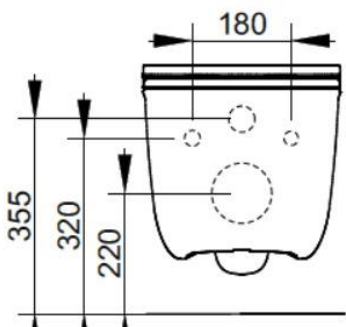

Cod. D482541

Matt White

DOP-No 997

Wall hung bowl, 4,5 L flush, due to rimless system and interior surface design. For assembly with suitable wall mounted chair brackets. Including fixation kit for hidden attachment. To be completed with seat and cover.

Width (mm)	360
Depth (mm)	550
Height (mm)	310
Weight (Kg)	25,40
Flush Volume (l)	4,5
Installation	wall hung
Outlet	horizontal outlet

available colours: