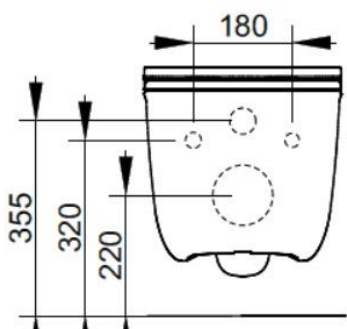

Cod. D482545

Concrete Grey

DOP-No 997

Wall hung bowl, 4,5 L flush, due to rimless system and interior surface design. For assembly with suitable wall mounted chair brackets. Including fixation kit for hidden attachment. To be completed with seat and cover.

Width (mm)	360
Depth (mm)	550
Height (mm)	310
Weight (Kg)	25,40
Flush Volume (l)	4,5
Installation	wall hung
Outlet	horizontal outlet

available colours:

SEAT and COVER (NOT INCLU

S483345

Soft closing seat and cover, with metal quick take-off hinges