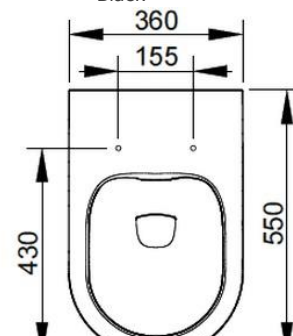

Cod. D482545

Concrete Grey

DOP-No 997

Wall hung bowl, 4,5 L flush, due to rimless system and interior surface design. For assembly with suitable wall mounted chair brackets. Including fixation kit for hidden attachment. To be completed with seat and cover.

Width (mm)	360
Depth (mm)	550
Height (mm)	310
Weight (Kg)	25,40
Flush Volume (l)	4,5
Installation	wall hung
Outlet	horizontal outlet

available colours:

SEAT and COVER (NOT INCLU

S483345

Soft closing seat and cover, with metal quick take-off hinges