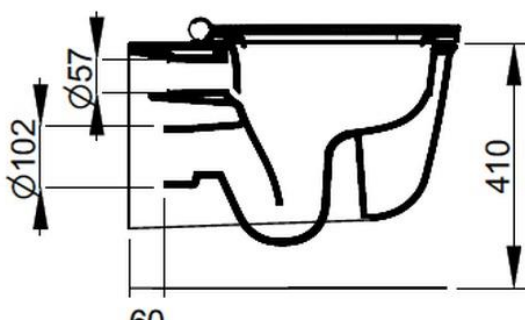

Cod. D482545

Concrete Grey

DOP-No 997

Wall hung bowl, 4,5 L flush, due to rimless system and interior surface design. For assembly with suitable wall mounted chair brackets. Including fixation kit for hidden attachment. To be completed with seat and cover.

Width (mm)	360
Depth (mm)	550
Height (mm)	310
Weight (Kg)	25,40
Flush Volume (l)	4,5
Installation	wall hung
Outlet	horizontal outlet

available colours:

SEAT and COVER (NOT INCLU

S483345

Soft closing seat and cover, with metal quick take-off hinges