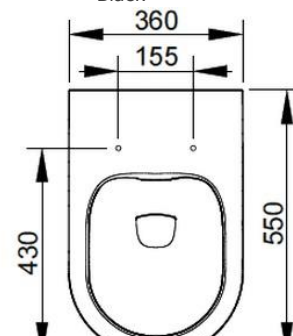

Cod. D482571

Sky Blue

DOP-No 997

Wall hung bowl, 4,5 L flush, due to rimless system and interior surface design. For assembly with suitable wall mounted chair brackets. Including fixation kit for hidden attachment. To be completed with seat and cover.

Width (mm)	360
Depth (mm)	550
Height (mm)	310
Weight (Kg)	25,40
Flush Volume (l)	4,5
Installation	wall hung
Outlet	horizontal outlet

available colours:

SEAT and COVER (NOT INCLU

S483371

Soft closing seat and cover, with metal quick take-off hinges