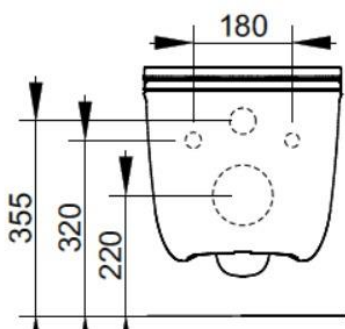

Cod. D482571

Sky Blue

DOP-No 997

Wall hung bowl, 4,5 L flush, due to rimless system and interior surface design. For assembly with suitable wall mounted chair brackets. Including fixation kit for hidden attachment. To be completed with seat and cover.

Width (mm)	360
Depth (mm)	550
Height (mm)	310
Weight (Kg)	25,40
Flush Volume (l)	4,5
Installation	wall hung
Outlet	horizontal outlet

available colours:

SEAT and COVER (NOT INCLU

S483371

Soft closing seat and cover, with metal quick take-off hinges