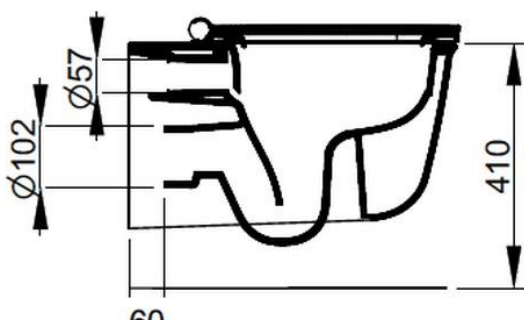

Cod. D482571

Sky Blue

DOP-No 997

Wall hung bowl, 4,5 L flush, due to rimless system and interior surface design. For assembly with suitable wall mounted chair brackets. Including fixation kit for hidden attachment. To be completed with seat and cover.

Width (mm)	360
Depth (mm)	550
Height (mm)	310
Weight (Kg)	25,40
Flush Volume (l)	4,5
Installation	wall hung
Outlet	horizontal outlet

available colours:

SEAT and COVER (NOT INCLU

S483371

Soft closing seat and cover, with metal quick take-off hinges