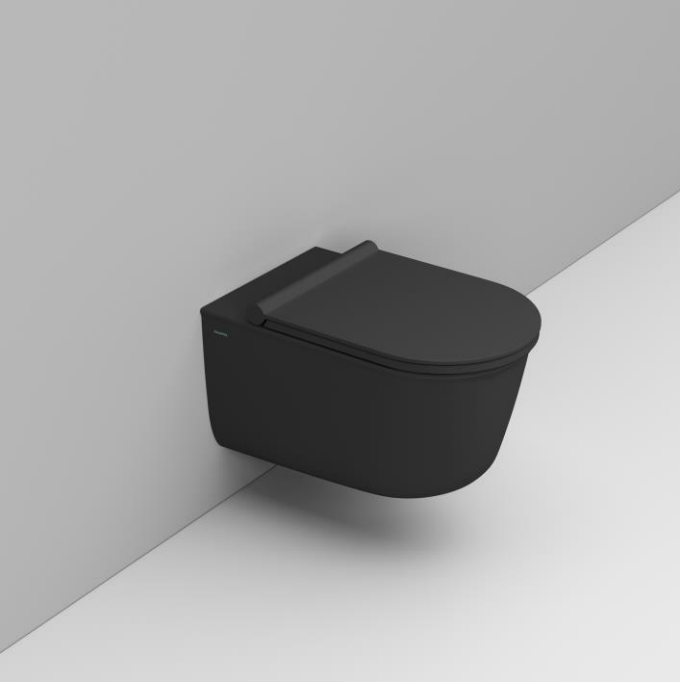

Cod. D482581

Matt Black

DOP-No 997

Wall hung bowl, 4,5 L flush, due to rimless system and interior surface design. For assembly with suitable wall mounted chair brackets. Including fixation kit for hidden attachment. To be completed with seat and cover.

Width (mm)	360
Depth (mm)	550
Height (mm)	310
Weight (Kg)	25,40
Flush Volume (l)	4,5
Installation	wall hung
Outlet	horizontal outlet

available colours:

SEAT and COVER (NOT INCLU

PROVIDED FIXINGS / ACCESSORIES

S483381

Soft closing seat and cover, with metal quick take-off hinges

F953199

Fixation set for hidden WH installation

NOT PROVIDED FIXINGS / ACCESSORIES / SPARE

(* Mandatory)

F953099 *

Chair brackets for wall hung wc/bidet.