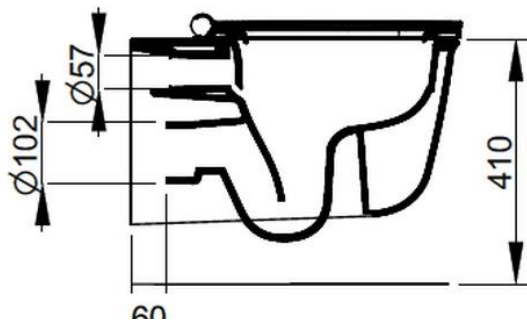

Cod. D482581

Matt Black

DOP-No 997

Wall hung bowl, 4,5 L flush, due to rimless system and interior surface design. For assembly with suitable wall mounted chair brackets. Including fixation kit for hidden attachment. To be completed with seat and cover.

Width (mm)	360
Depth (mm)	550
Height (mm)	310
Weight (Kg)	25,40
Flush Volume (l)	4,5
Installation	wall hung
Outlet	horizontal outlet

available colours:

SEAT and COVER (NOT INCLU

PROVIDED FIXINGS / ACCESSORIES