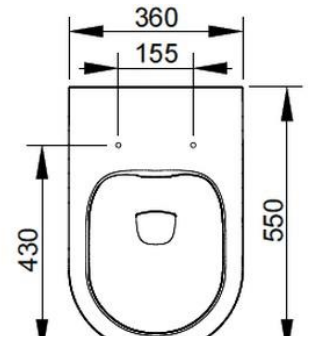

Cod. D482581

Matt Black

DOP-No 997

Wall hung bowl, 4,5 L flush, due to rimless system and interior surface design. For assembly with suitable wall mounted chair brackets. Including fixation kit for hidden attachment. To be completed with seat and cover.

Width (mm)	360
Depth (mm)	550
Height (mm)	310
Weight (Kg)	25,40
Flush Volume (l)	4,5
Installation	wall hung
Outlet	horizontal outlet

available colours:

SEAT and COVER (NOT INCLU

PROVIDED FIXINGS / ACCESSORIES