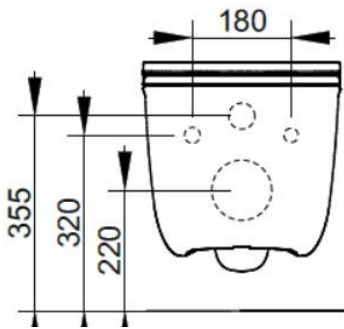

Cod. D482581

Matt Black

DOP-No 997

Wall hung bowl, 4,5 L flush, due to rimless system and interior surface design. For assembly with suitable wall mounted chair brackets. Including fixation kit for hidden attachment. To be completed with seat and cover.

Width (mm)	360
Depth (mm)	550
Height (mm)	310
Weight (Kg)	25,40
Flush Volume (l)	4,5
Installation	wall hung
Outlet	horizontal outlet

available colours:

SEAT and COVER (NOT INCLU

PROVIDED FIXINGS / ACCESSORIES