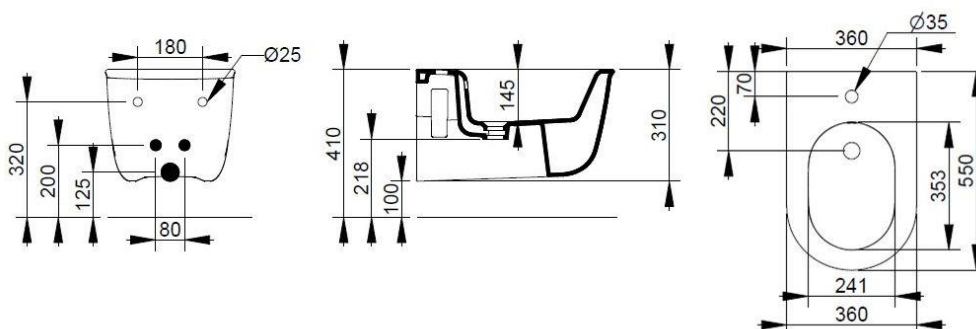

Cod. D482645

Concrete Grey

DOP-No 14528

Wall hung bidet with central taphole. For assembly with suitable wall mounted chair brackets. Including fixation kit for hidden attachment.

Width mm)	358
Depth (mm)	550
Height mm)	410
Weight Kg)	21,20
Overflow hole	Si
Tap Holes	One-hole
Installation	wall hung

available colours:

White

Matt White

Antique Pink

Concrete Grey

Sky Blue

Matt Black

PROVIDED FIXINGS / ACCESSORIES

F953199

Fixation set for hidden WH installation

NOT PROVIDED FIXINGS / ACCESSORIES / SPARE

(* Mandatory)

V9013CR

Syphon set for wall hung bidet

F953099 *

Chair brackets for wall hung wc/bidet.