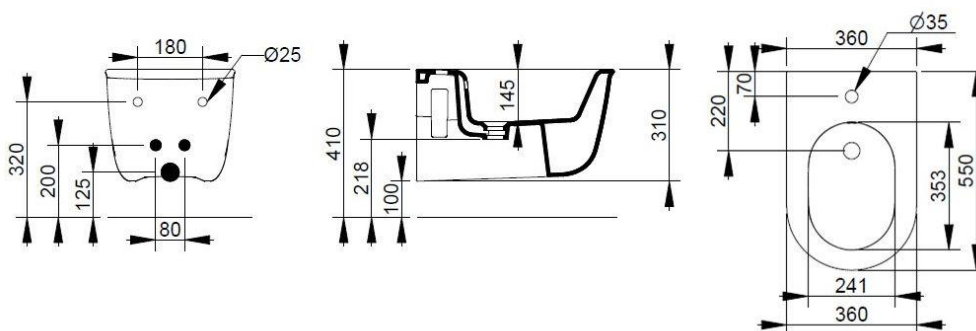

Cod. D482671

Sky Blue

DOP-No 14528

Wall hung bidet with central taphole. For assembly with suitable wall mounted chair brackets. Including fixation kit for hidden attachment.

Width mm)	358
Depth (mm)	550
Height mm)	410
Weight Kg)	21,20
Overflow hole	Si
Tap Holes	One-hole
Installation	wall hung

available colours:

White

Matt White

Antique Pink

Concrete Grey

Sky Blue

Matt Black

PROVIDED FIXINGS / ACCESSORIES

F953199

Fixation set for hidden WH installation

NOT PROVIDED FIXINGS / ACCESSORIES / SPARE

(* Mandatory)

V9013CR

Syphon set for wall hung bidet

F953099 *

Chair brackets for wall hung wc/bidet.