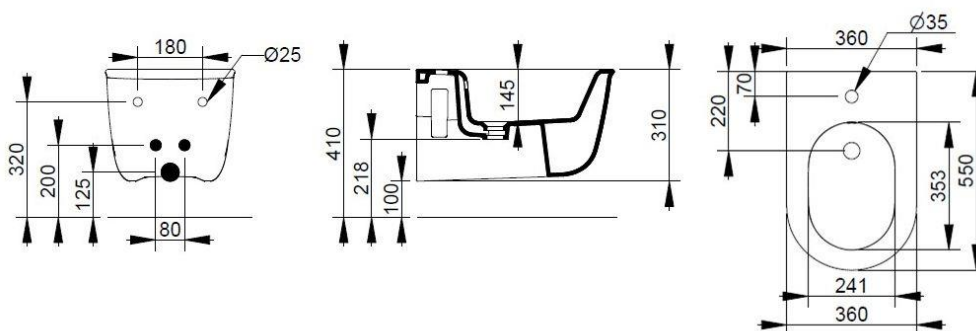

Cod. D482681

Matt Black

DOP-No 14528

Wall hung bidet with central taphole. For assembly with suitable wall mounted chair brackets. Including fixation kit for hidden attachment.

Width mm)	358
Depth (mm)	550
Height mm)	410
Weight Kg)	21,20
Overflow hole	Si
Tap Holes	One-hole
Installation	wall hung

available colours:

PROVIDED FIXINGS / ACCESSORIES

F953199

Fixation set for hidden WH installation

NOT PROVIDED FIXINGS / ACCESSORIES / SPARE

(* Mandatory)

V9013CR

Syphon set for wall hung bidet

F953099 *

Chair brackets for wall hung wc/bidet.