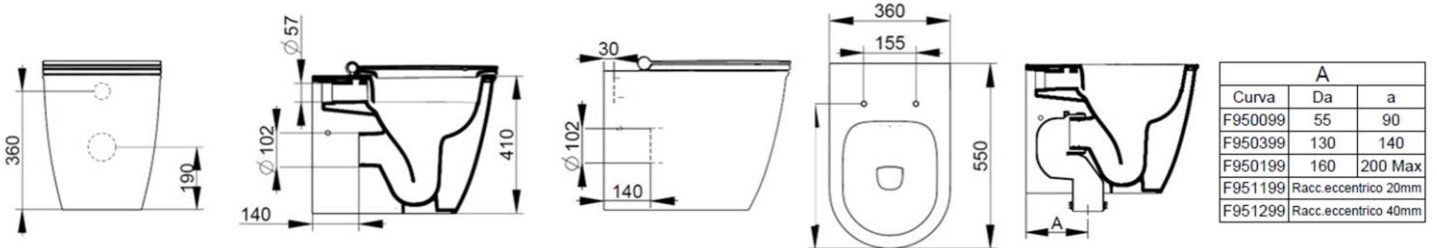

Cod. D483141

Matt White

DOP-No 997

Back to wall bowl with 4,5 L universal outlet, due to rimless system and interior surface design. Supplied with fixation set for hidden attachment. To be completed with seat and cover and outlet bend in case of vertical installation.

Width (mm)	360
Depth (mm)	550
Height (mm)	410
Weight (Kg)	36,60
Flush Volume (l)	4,5
Installation	back to wall
Outlet	universal outlet

available colours:

SEAT and COVER (NOT INCLU

S483341
Soft closing seat and cover, with metal quick take-off hinges