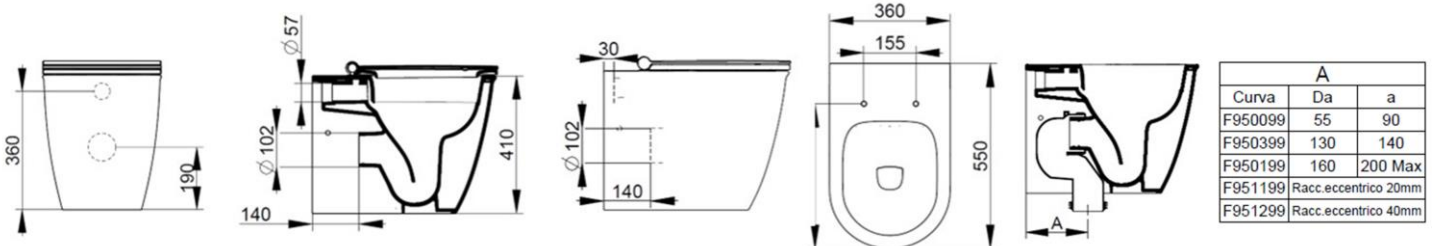

Cod. D483145

Concrete Grey

DOP-No 997

Back to wall bowl with 4,5 L universal outlet, due to rimless system and interior surface design. Supplied with fixation set for hidden attachment. To be completed with seat and cover and outlet bend in case of vertical installation.

Width (mm)	360
Depth (mm)	550
Height (mm)	410
Weight (Kg)	36,60
Flush Volume (l)	4,5
Installation	back to wall
Outlet	universal outlet

available colours:

SEAT and COVER (NOT INCLU

S483345
Soft closing seat and cover, with metal quick take-off hinges