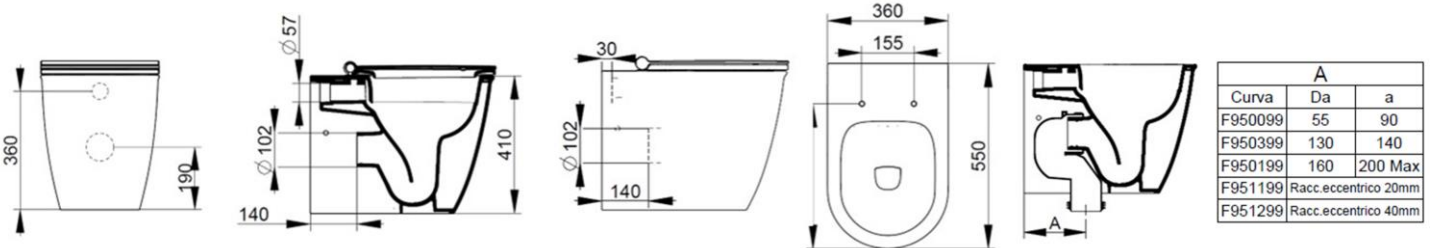

Cod. D483165

Antique Pink

DOP-No 997

Back to wall bowl with 4,5 L universal outlet, due to rimless system and interior surface design. Supplied with fixation set for hidden attachment. To be completed with seat and cover and outlet bend in case of vertical installation.

Width (mm)	360
Depth (mm)	550
Height (mm)	410
Weight (Kg)	36,60
Flush Volume (l)	4,5
Installation	back to wall
Outlet	universal outlet

available colours:

SEAT and COVER (NOT INCLU

S483365

Soft closing seat and cover, with metal quick take-off hinges