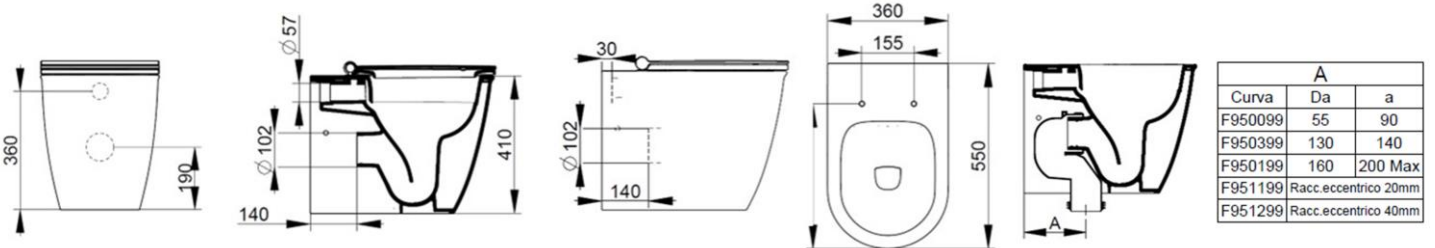

Cod. D483171

Sky Blue

DOP-No 997

Back to wall bowl with 4,5 L universal outlet, due to rimless system and interior surface design. Supplied with fixation set for hidden attachment. To be completed with seat and cover and outlet bend in case of vertical installation.

Width (mm)	360
Depth (mm)	550
Height (mm)	410
Weight (Kg)	36,60
Flush Volume (l)	4,5
Installation	back to wall
Outlet	universal outlet

available colours:

SEAT and COVER (NOT INCLU

S483371
Soft closing seat and cover, with metal quick take-off hinges