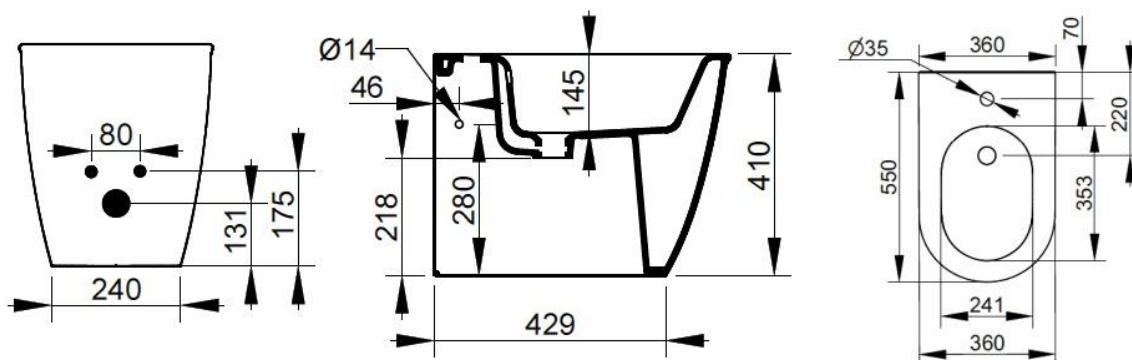

Cod. D483541

Matt White

DOP-No 14528

Back to wall bidet, with central taphole; supplied with fixation set for hidden attachment.

Width mm)	358
Depth (mm)	550
Height mm)	410
Weight Kg)	24,20
Overflow hole	Si
Tap Holes	One-hole
Installation	back to wall

available colours:

White

Matt White

Antique Pink

Concrete Grey

Sky Blue

Matt Black

PROVIDED FIXINGS / ACCESSORIES

F953299

Fixation set for hidden BTW installation