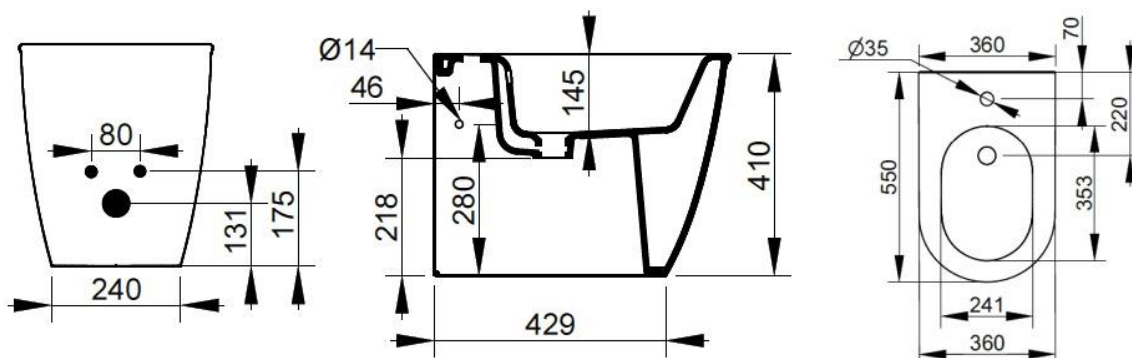

Cod. D483545

Concrete Grey

DOP-No 14528

Back to wall bidet, with central taphole; supplied with fixation set for hidden attachment.

Width mm)	358
Depth (mm)	550
Height mm)	410
Weight Kg)	24,20
Overflow hole	Si
Tap Holes	One-hole
Installation	back to wall

available colours:

White

Matt White

Antique Pink

Concrete Grey

Sky Blue

Matt Black

PROVIDED FIXINGS / ACCESSORIES

F953299

Fixation set for hidden
BTW installation