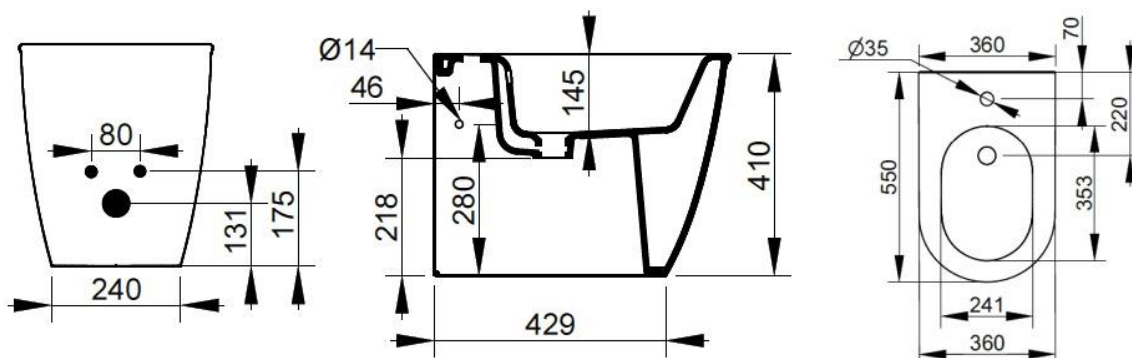

Cod. D483565

Antique Pink

DOP-No 14528

Back to wall bidet, with central taphole; supplied with fixation set for hidden attachment.

Width mm)	358
Depth (mm)	550
Height mm)	410
Weight Kg)	24,20
Overflow hole	Si
Tap Holes	One-hole
Installation	back to wall

available colours:

White

Matt White

Antique Pink

Concrete Grey

Sky Blue

Matt Black

PROVIDED FIXINGS / ACCESSORIES

F953299

Fixation set for hidden
BTW installation