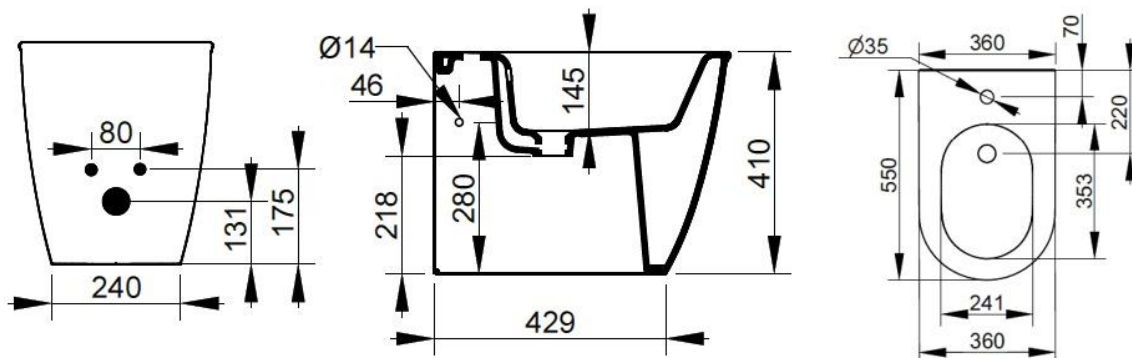

Cod. D483571

Sky Blue

DOP-No 14528

Back to wall bidet, with central taphole; supplied with fixation set for hidden attachment.

Width mm)	358
Depth (mm)	550
Height mm)	410
Weight Kg)	24,20
Overflow hole	Si
Tap Holes	One-hole
Installation	back to wall

available colours:

White

Matt White

Antique Pink

Concrete Grey

Sky Blue

Matt Black

PROVIDED FIXINGS / ACCESSORIES

F953299

Fixation set for hidden BTW installation