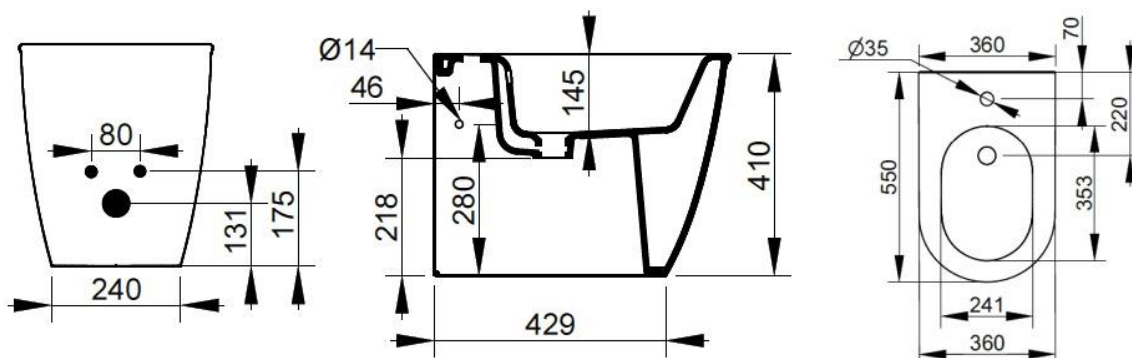

Cod. D483581

Matt Black

DOP-No 14528

Back to wall bidet, with central taphole; supplied with fixation set for hidden attachment.

Width mm)	358
Depth (mm)	550
Height mm)	410
Weight Kg)	24,20
Overflow hole	Si
Tap Holes	One-hole
Installation	back to wall

available colours:

White

Matt White

Antique Pink

Concrete Grey

Sky Blue

Matt Black

PROVIDED FIXINGS / ACCESSORIES

F953299

Fixation set for hidden BTW installation